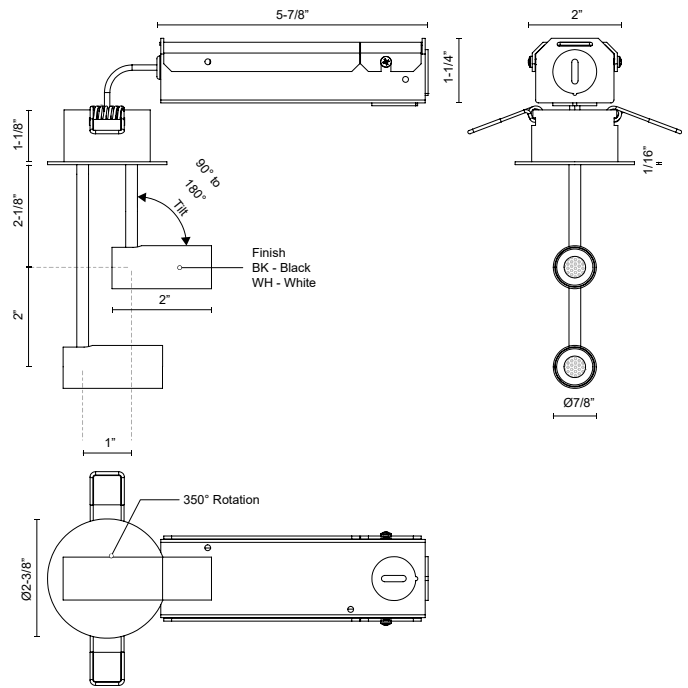

DOWNEY
SF15602
 FLUSH MOUNT

PROJECT

SF15602-WH
White

SF15602-BK
Black

SPECIFICATION DETAILS

* For custom options, consult factory for details.

Fixture Dimensions	D2-3/8" x H5-3/4"
Light Source	LED with DC Driver
Wattage	7W
Total Lumens	525lm
Delivered Lumens	356lm
Voltage	120V
Color Temperature	3000K
CRI (Ra)	90CRI
Optional Color Temps	2700K - 5000K Available, Minimum Order Quantities Apply
LED Rated Life	50,000 hours
Dimming	100% - 10%, TRIAC or ELV Dimmer (Not Included)
Diffuser Details	Clear Acrylic TIR Lens
Location	Dry
Warranty	5 Years
CEC Title 24 JA8	Yes, JA8-19
Canopy Dimensions	D2-3/8" x H1/16"

DESCRIPTION

Recessed within the minute barrel of the quintessential adjustable lamp is a spot light assembly applied across the Downey line. By utilizing slim LED boards and recessed driver, the canopy scale is reduced to a fundamental trim plate and minimizes the visual footprint of the functional fixtures. Available in two petite cylindrical sizes and a single or multi-light configuration.