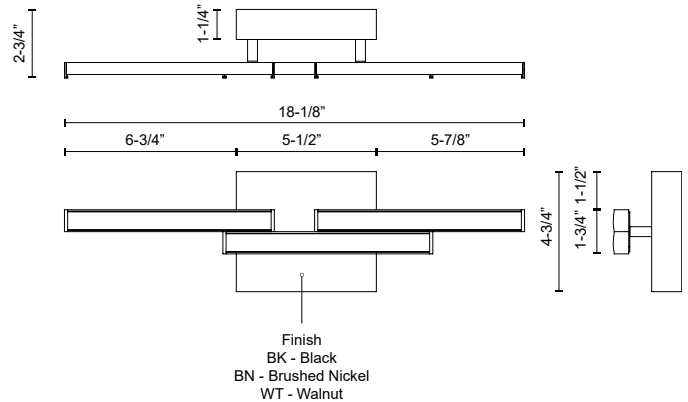

ANELLO MINOR VL52718

VANITY

PROJECT

DESCRIPTION

Two layers of straight metal bands combine to form an asymmetric architectural appearance. The offset illuminated components create a dynamic lamp that changes visually depending on your viewpoint.

VL52718-BN
Brushed Nickel

VL52718-BK
Black

VL52718-WT
Walnut

SPECIFICATION DETAILS

* For custom options, consult factory for details.

Fixture Dimensions	W18-1/8" x H1-3/4" x E2-3/4"
Light Source	LED with DC Driver
Wattage	14W
Total Lumens	1190lm
Delivered Lumens	BK-515lm; BN-602lm; WT-484lm;
Voltage	120V
Color Temperature	3000K
CRI (Ra)	90CRI
Optional Color Temps	2700K - 5000K Available, Minimum Order Quantities Apply
LED Rated Life	50,000 hours
Dimming	100% - 10%, TRIAC or ELV Dimmer (Not Included)
Diffuser Details	Frosted acrylic diffuser
ADA Compliant	Yes
Location	Damp
Compliance	ADA
Warranty	5 Years
Illumination Direction	Fontlight Illumination
Mounting Style	All Orientation; Wall;
Canopy Dimensions	W5-1/2" x H4-3/4" x E1-1/4"