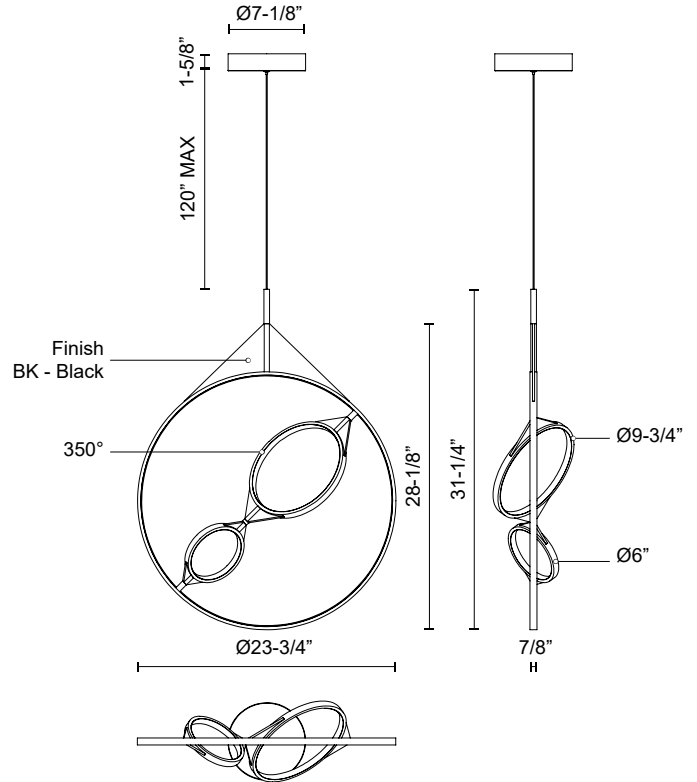

SERIF
PD84324
PENDANTS

PROJECT

DESCRIPTION

The Serif Collection features clean, angular geometrics colliding in harmony. Minimal yet impactful, the rings of light seem to float organically in air. Each piece of the Serif Collection is adjustable to fit your style, from minimal and clean uniform rings, to free-form. This versatility makes it the perfect mixture of both two- and three-dimensional art depending on the ring formations you create.

SPECIFICATION DETAILS

* For custom options, consult factory for details.

Fixture Dimensions	L23-3/4" x W7/8" x H31-1/4"
Light Source	LED with DC Driver
Wattage	40W
Total Lumens	3400lm
Delivered Lumens	BK-2405lm*
Voltage	120V
Color Temperature	3000K
CRI (Ra)	90CRI
Optional Color Temps	2700K - 5000K Available, Minimum Order Quantities Apply
LED Rated Life	50,000 hours
Dimming	100% - 10%, TRIAC or ELV Dimmer (Not Included)
Diffuser Details	Frosted Silicone Diffuser
Adjustable	Yes
Wire Length	120" Max
Wire Type	Black Coaxial Wire
Minimum Hang Height	36"
Location	Dry
Warranty	5 Years
Canopy Dimensions	D7-1/8" x H1-5/8"
Finish Option(s)	Black