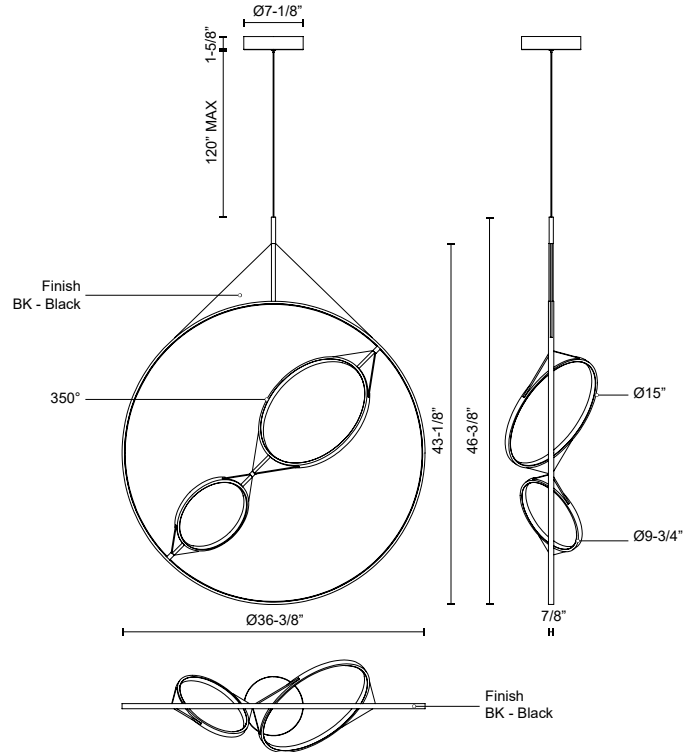

SERIF PD84336

PENDANTS

PROJECT

DESCRIPTION

The Serif Collection features clean, angular geometrics colliding in harmony. Minimal yet impactful, the rings of light seem to float organically in air. Each piece of the Serif Collection is adjustable to fit your style, from minimal and clean uniform rings, to free-form. This versatility makes it the perfect mixture of both two- and three-dimensional art depending on the ring formations you create.

SPECIFICATION DETAILS

* For custom options, consult factory for details.

Fixture Dimensions	L36-3/8" x W7/8" x H46-3/8"
Light Source	LED with DC Driver
Wattage	60W
Total Lumens	4845lm
Delivered Lumens	BK-4150lm*
Voltage	120V
Color Temperature	3000K
CRI (Ra)	90CRI
Optional Color Temps	2700K - 5000K Available, Minimum Order Quantities Apply
LED Rated Life	50,000 hours
Dimming	100% - 10%, TRIAC or ELV Dimmer (Not Included)
Diffuser Details	Frosted Silicone Diffuser
Adjustable	Yes
Wire Length	120" Max
Wire Type	Black Coaxial Wire
Minimum Hang Height	50"
Location	Dry
Warranty	5 Years
Canopy Dimensions	D7-1/8" x H1-5/8"
Finish Option(s)	Black