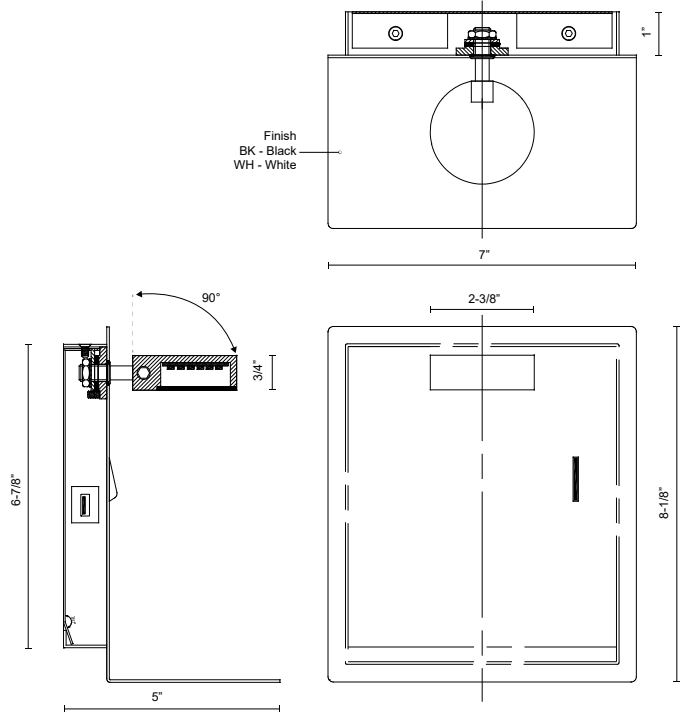

## DESCRIPTION

Round puck light with adjustable head, in Black and White finishes. Available with phone shelf and USB charging port.

WS16907-WH  
White

WS16907-BK  
Black

## SPECIFICATION DETAILS

\* For custom options, consult factory for details.

<b>Fixture Dimensions</b>	W7" x H8-1/8" x E5"
<b>Light Source</b>	LED with DC Driver
<b>Wattage</b>	7W
<b>Total Lumens</b>	595lm
<b>Delivered Lumens</b>	WH-329lm*
<b>Voltage</b>	120V
<b>Color Temperature</b>	3000K
<b>CRI (Ra)</b>	90CRI
<b>Optional Color Temps</b>	2700K - 5000K Available, Minimum Order Quantities Apply
<b>LED Rated Life</b>	50,000 hours
<b>Diffuser Details</b>	Frosted acrylic diffuser
<b>Location</b>	Dry
<b>Warranty</b>	5 Years