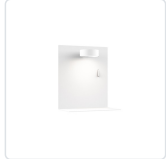

## DESCRIPTION

Round puck light with adjustable head, in Black and White finishes. Available with phone shelf and USB charging port.

WS16907-WH  
White

WS16907-BK  
Black

## SPECIFICATION DETAILS

\* For custom options, consult factory for details.

<b>Fixture Dimensions</b>	W7" x H8-1/8" x E5"
<b>Light Source</b>	LED with DC Driver
<b>Wattage</b>	7W
<b>Total Lumens</b>	595lm
<b>Delivered Lumens</b>	WH-329lm*
<b>Voltage</b>	120V
<b>Color Temperature</b>	3000K
<b>CRI (Ra)</b>	90CRI
<b>Optional Color Temps</b>	2700K - 5000K Available, Minimum Order Quantities Apply
<b>LED Rated Life</b>	50,000 hours
<b>Diffuser Details</b>	Frosted acrylic diffuser
<b>Location</b>	Dry
<b>Warranty</b>	5 Years