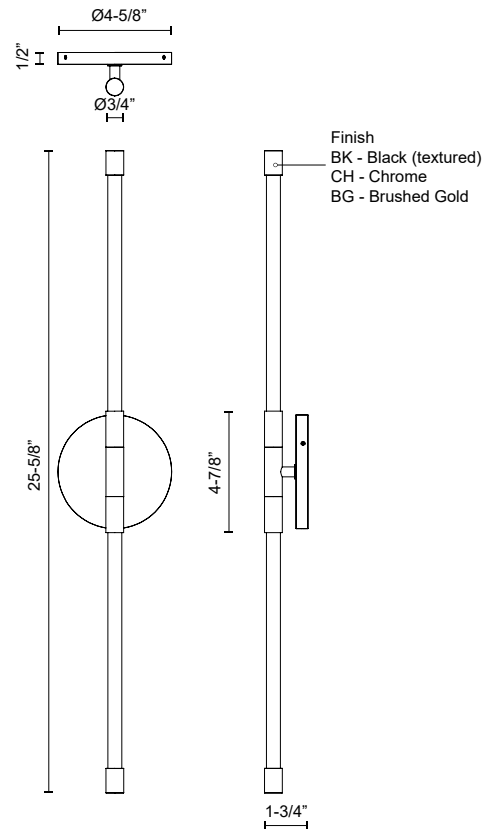

MOTIF WS74226

WALL

PROJECT

SPECIFICATION DETAILS

* For custom options, consult factory for details.

Fixture Dimensions	W3/4" x H25-5/8" x E1-3/4"
Light Source	LED with DC Driver
Wattage	11W
Total Lumens	1155lm
Delivered Lumens	940lm*
Voltage	120V
Color Temperature	2700K
CRI (Ra)	90CRI
LED Rated Life	50,000 hours
Dimming	100% - 10%, TRIAC or ELV Dimmer (Not Included)
Glass Details	Clear Glass
ADA Compliant	Yes
Compliance	ADA
Location	Dry
Warranty	5 Years
Mounting Style	All Orientation; Wall;
Canopy Dimensions	D4-5/8" x E1/2"

DESCRIPTION

The Motif Collection is inspired by the multitude of configurations in which it can create. Each fixture is comprised of thin lines of light in a refractive cylinder, creating both clean lines and modern elegance. This collection features the latest in modern LED filament technology, creating a warm glow of light throughout each fixture that is both vintage and modern at once.

KUZCO

19054 28TH AVENUE
SURREY - BC V3Z 6M3
CANADA

WWW.KUZCOLIGHTING.COM

COMMENT