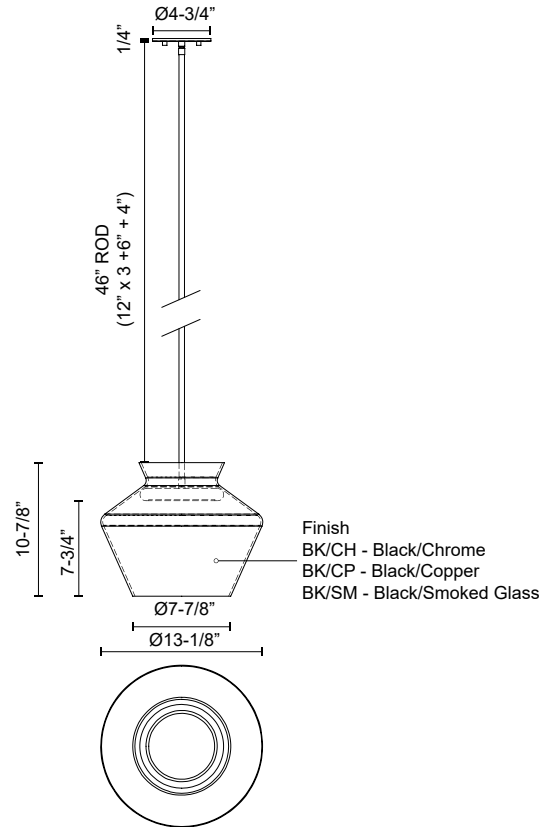

**TRINITY
PD62013
PENDANTS**

PROJECT

SPECIFICATION DETAILS

* For custom options, consult factory for details.

Fixture Dimensions	D13-1/8" x H10-7/8"
Light Source	AC LED Module
Wattage	23W
Total Lumens	1700lm
Delivered Lumens	BK/SM-1186lm
Voltage	120V
Color Temperature	3000K
CRI (Ra)	90CRI
Optional Color Temps	2700K - 5000K Available, Minimum Order Quantities Apply
LED Rated Life	50,000 hours
Dimming	100% - 10%, ELV Dimmer (Not Included)
Diffuser Details	Frosted acrylic diffuser
Shade Details	Smoked or Metallic Finish Glass Shade
Adjustable	Yes
Rod Length	46" Max (3x12" + 1x6" + 1x4")
Wire Length	60"
Minimum Hang Height	15"
Product Adaptor	ADP002 (Sold Separately)
Location	Dry
Warranty	5 Years
Canopy Dimensions	D4-3/4" x H1/4"

DESCRIPTION

Available in multiple glass shade style and finishes, the Trinity collection has endless style options when paired with Clear, Copper, Chrome, or Smoke Glass finishes. It is the perfect mix of stylish and classic for any space.

KUZCO

19054 28TH AVENUE
SURREY - BC V3Z 6M3
CANADA

WWW.KUZCOLIGHTING.COM

COMMENT