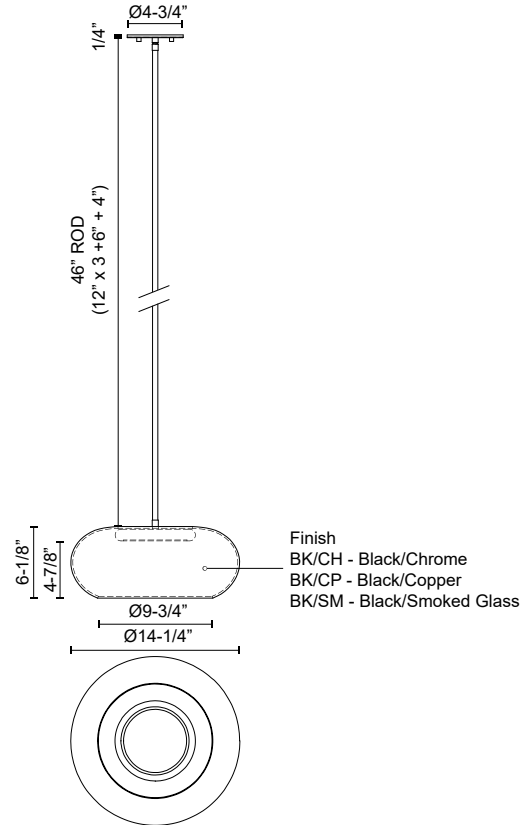

**TRINITY
PD62014
PENDANTS**

PROJECT

SPECIFICATION DETAILS

* For custom options, consult factory for details.

Fixture Dimensions	D14-1/4" x H6-1/8"
Light Source	AC LED Module
Wattage	23W
Total Lumens	1700lm
Delivered Lumens	1000lm*
Voltage	120V
Color Temperature	3000K
CRI (Ra)	90CRI
Optional Color Temps	2700K - 5000K Available, Minimum Order Quantities Apply
LED Rated Life	50,000 hours
Dimming	100% - 10%, ELV Dimmer (Not Included)
Diffuser Details	Frosted acrylic diffuser
Shade Details	Smoked or Metallic Finish Glass Shade
Adjustable	Yes
Rod Length	46" Max (3x12" + 1x6" + 1x4")
Wire Length	60"
Minimum Hang Height	12"
Product Adaptor	ADP002 (Sold Separately)
Location	Dry
Warranty	5 Years
Canopy Dimensions	D4-3/4" x H1/4"

DESCRIPTION

Available in multiple glass shade style and finishes, the Trinity collection has endless style options when paired with Clear, Copper, Chrome, or Smoke Glass finishes. It is the perfect mix of stylish and classic for any space.

KUZCO

19054 28TH AVENUE
SURREY - BC V3Z 6M3
CANADA

WWW.KUZCOLIGHTING.COM

COMMENT