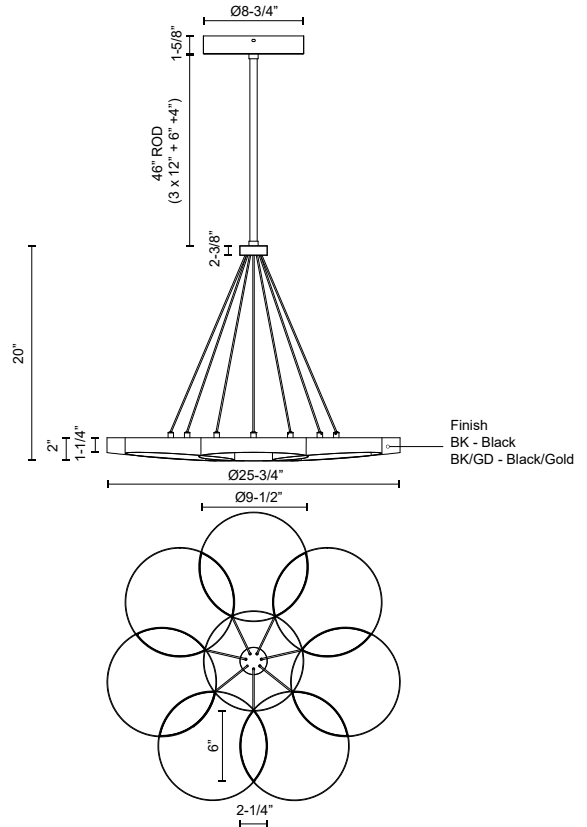

**MAESTRO
CH90826
CHANDELIERS**

PROJECT

SPECIFICATION DETAILS

* For custom options, consult factory for details.

Fixture Dimensions	D25-3/4" x H20"
Light Source	LED with DC Driver
Wattage	54W
Total Lumens	4250lm
Delivered Lumens	BK/GD - 2100lm*
Voltage	120V
Color Temperature	3000K
CRI (Ra)	90CRI
Optional Color Temps	2700K - 5000K Available, Minimum Order Quantities Apply
LED Rated Life	50,000 hours
Dimming	100% - 10%, TRIAC or ELV Dimmer (Not Included)
Diffuser Details	Frosted PC Diffuser
Rod Length	46" Max (3x12" + 1x6" + 1x4")
Wire Length	60"
Wire Type	Color Matching Coaxial Wire
Minimum Hang Height	28"
Ceiling Adaptor	No
Location	Dry
Warranty	5 Years
Illumination Direction	Downlight
Canopy Dimensions	D8-3/4" x H1-5/8"

DESCRIPTION

The Maestro Collection directs light and geometry in new and innovative ways. Metal rings twirl and synchronize harmoniously to create jewel-like illumination where the rings meet. Every angle of the Maestro collection is a new surprise as you stand profile, below, or above. Soft, fluid curves meet solid modern geometry in this standing-ovation worthy collection.

Finish
BK - Black
BK/GD - Black/Gold

KUZCO

19054 28TH AVENUE
SURREY - BC V3Z 6M3
CANADA

WWW.KUZCOLIGHTING.COM

COMMENT