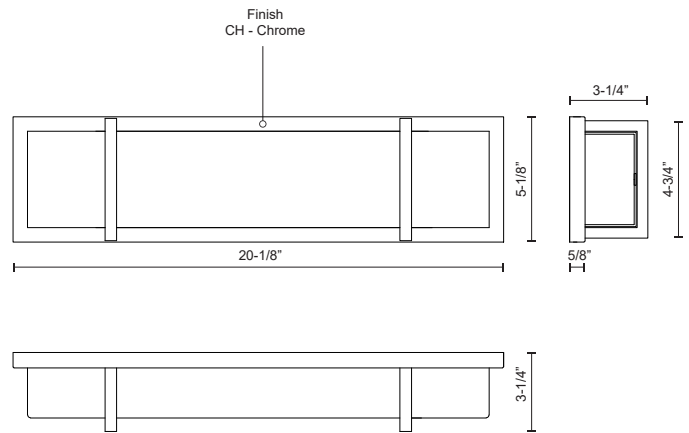

ALBERNI VL61620

VANITY

PROJECT

DESCRIPTION

Electroplated orthogonal steel structure and details. Rectangular opal acrylic diffuser. Up and down wall light. May be mounted horizontally or vertically

SPECIFICATION DETAILS

* For custom options, consult factory for details.

Fixture Dimensions	W20-1/8" x H5-1/8" x E3-1/4"
Light Source	AC LED Module
Wattage	20W
Total Lumens	1600lm
Delivered Lumens	CH-1104lm
Voltage	120V
Color Temperature	3000K
CRI (Ra)	90CRI
Optional Color Temps	2700K - 5000K Available, Minimum Order Quantities Apply
LED Rated Life	50,000 hours
Dimming	100% - 10%, ELV Dimmer (Not Included)
Diffuser Details	Acrylic with Frosted Interior
ADA Compliant	Yes
Compliance	ADA
Location	Damp
Warranty	5 Years
Mounting Style	All Orientation; Wall;
CEC Title 24 JA8	Yes, JA8-19
Finish Option(s)	Chrome