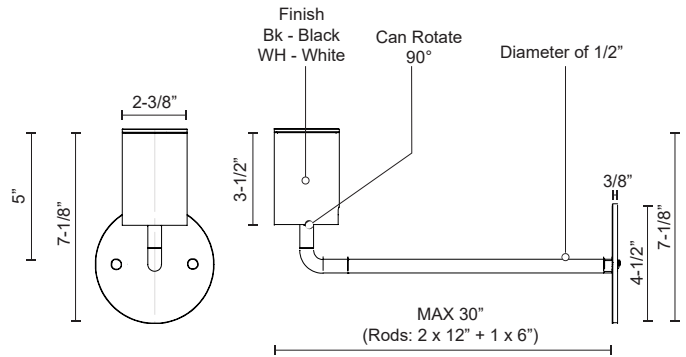

**BARCLAY
81751**

WALL

PROJECT

DESCRIPTION

Cylindrical lamp head with recessed bulb socket. Circular attachment plate with right-angle stem. Powder-coat finish. Adjustable directional light (90 Degrees).

81751-BK
Black

81751-WH
White

SPECIFICATION DETAILS

* For custom options, consult factory for details.

Fixture Dimensions	D2-3/8" x H3-1/2"
Lamp Type	Halogen, GU10
Wattage	1 x 50W
Voltage	120V
Glass Details	Clear Glass
Adjustable	Yes
Rod Length	30" Max (2x12" + 6")
Ceiling Adaptor	Yes, Up to 90 Degrees
Location	Dry
Bulbs Included	No
Warranty	5 Years
Mounting Style	All Orientation; Ceiling and Wall;
Canopy Dimensions	D4-1/2" x H3/8"