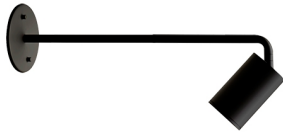

**BARCLAY
81751**

WALL

PROJECT

DESCRIPTION

Cylindrical lamp head with recessed bulb socket. Circular attachment plate with right-angle stem. Powder-coat finish. Adjustable directional light (90 Degrees).

81751-BK
Black

81751-WH
White

SPECIFICATION DETAILS

* For custom options, consult factory for details.

Fixture Dimensions	D2-3/8" x H3-1/2"
Lamp Type	Halogen, GU10
Wattage	1 x 50W
Voltage	120V
Glass Details	Clear Glass
Adjustable	Yes
Rod Length	30" Max (2x12" + 6")
Ceiling Adaptor	Yes, Up to 90 Degrees
Location	Dry
Bulbs Included	No
Warranty	5 Years
Mounting Style	All Orientation; Ceiling and Wall;
Canopy Dimensions	D4-1/2" x H3/8"