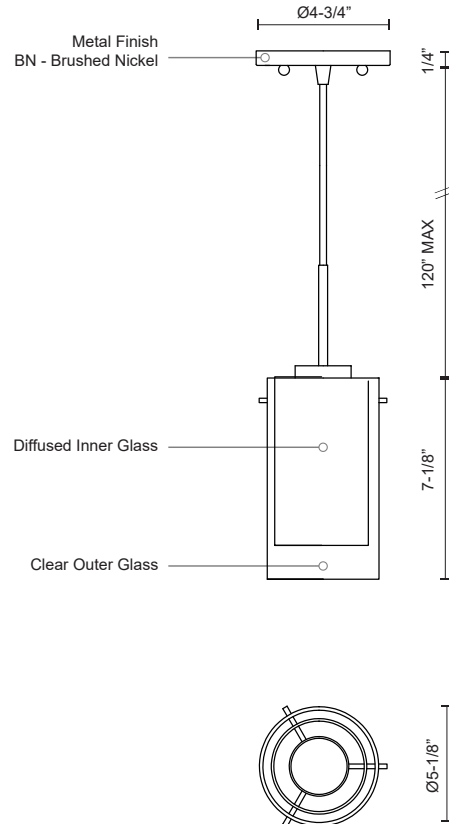

VERONA PD41304-BN

PENDANTS

PROJECT

DESCRIPTION

Single LED pendant fixture with cylindrical glass shade plus concentric cylindrical diffuse white inner shade. Minimal clear glass styling plus brush-Nickel finish makes Verona suitable for a host of interior applications. The inner shade removes all glare from the LED source and makes Verona ideal for lighting small dining tables – or use in multiples over larger countertops. Verona uses Kuzco SSL braided cable. Available in two sizes, please view series for more details.

SPECIFICATION DETAILS

* For custom options, consult factory for details.

Fixture Dimensions	D5-1/8" x H7-1/8"
Light Source	AC LED Module
Wattage	10W
Total Lumens	800lm
Delivered Lumens	BN-523lm
Voltage	120V
Color Temperature	3000K
CRI (Ra)	90CRI
Optional Color Temps	2700K - 5000K Available, Minimum Order Quantities Apply
LED Rated Life	50,000 hours
Dimming	100% - 10%, ELV Dimmer (Not Included)
Shade Details	Clear Glass Shade
Glass Details	Opal Glass
Adjustable	Yes
Wire Length	120" Max
Wire Type	Clear SVT Cord
Location	Dry
Warranty	5 Years
Canopy Dimensions	D4-3/4" x H1/4"
Finish Option(s)	Brushed Nickel