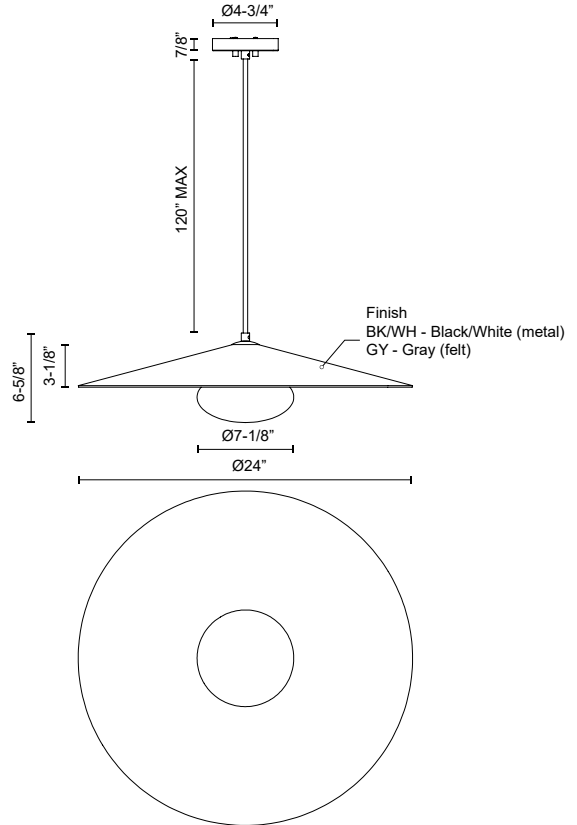

DESCRIPTION

Inspired by the peaks and valleys created by wave forms, the Cruz Collection is a geometric wonder. The soft shaped glass shades emit ample ambient light throughout, making it the perfect modern decorative piece for any space.