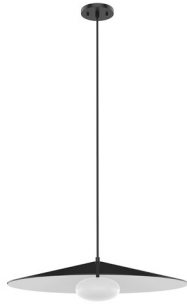

CRUZ
PD22824
PENDANTS

PROJECT

PD22824-BK/WH
Metal - Black/White

PD22824-GY
Felt - Gray

SPECIFICATION DETAILS

* For custom options, consult factory for details.

Fixture Dimensions	D24" x H6-5/8"
Light Source	AC LED Module
Wattage	12W
Total Lumens	1000lm
Delivered Lumens	650lm
Voltage	120V
Color Temperature	3000K
CRI (Ra)	90CRI
Optional Color Temps	2700K - 5000K Available, Minimum Order Quantities Apply
LED Rated Life	50,000 hours
Dimming	100% - 10%, ELV Dimmer (Not Included)
Shade Details	Spun Aluminum or Felt Shade
Glass Details	Opal Glass
Adjustable	Yes
Wire Length	120" Max
Wire Type	Black SVT Cord
Minimum Hang Height	8"
Location	Dry
Warranty	5 Years
Canopy Dimensions	D4-3/4" x H7/8"

DESCRIPTION

Inspired by the peaks and valleys created by wave forms, the Cruz Collection is a geometric wonder. The soft shaped glass shades emit ample ambient light throughout, making it the perfect modern decorative piece for any space.