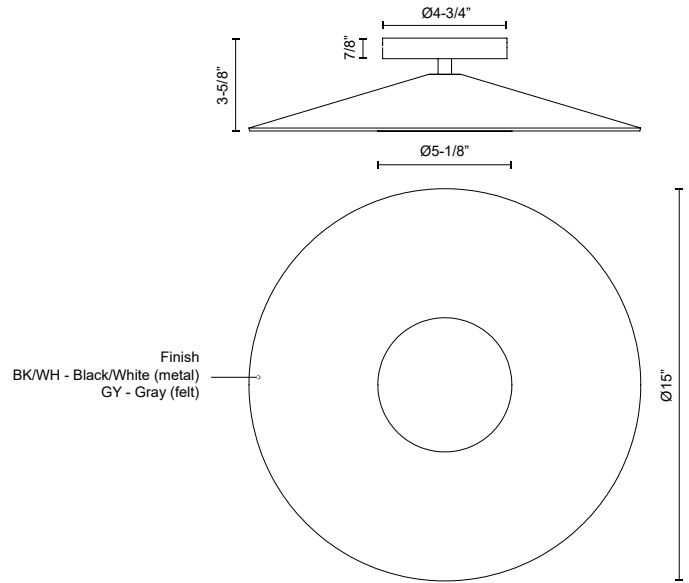

CRUZ WS22915

WALL

PROJECT

SPECIFICATION DETAILS

* For custom options, consult factory for details.

Fixture Dimensions	D15" x E3-5/8"
Light Source	AC LED Module
Wattage	12W
Total Lumens	1015lm
Delivered Lumens	BK/WH-469lm
Voltage	120V
Color Temperature	3000K
CRI (Ra)	90CRI
Optional Color Temps	2700K - 5000K Available, Minimum Order Quantities Apply
LED Rated Life	50,000 hours
Dimming	100% - 10%, ELV Dimmer (Not Included)
Diffuser Details	Frosted acrylic diffuser
Shade Details	Spun Aluminum or Felt Shade
Location	Dry
Warranty	5 Years
Mounting Style	All Orientation; Ceiling and Wall;
Canopy Dimensions	D4-3/4" x E7/8"

DESCRIPTION

Inspired by the peaks and valleys created by wave forms, the Cruz Collection is a geometric wonder. The soft shaped glass shades emit ample ambient light throughout, making it the perfect modern decorative piece for any space.

KUZCO

19054 28TH AVENUE
SURREY - BC V3Z 6M3
CANADA

WWW.KUZCOLIGHTING.COM

COMMENT