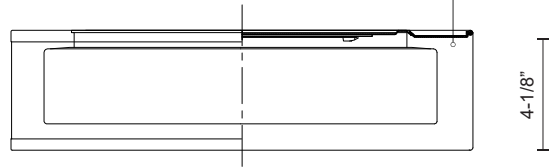

**DALTON
FM7916
FLUSH MOUNT**

PROJECT

DESCRIPTION

A textured linen band surrounds a concentric polymeric diffuser spreading even light from the LED source. Finely hand-tailored, the fabric shade contributes a soft sophistication to the modern interior. Applicable as a flush mount, pendant and in numerous sizes and fabric colors to suit your context.

SPECIFICATION DETAILS

* For custom options, consult factory for details.

Fixture Dimensions	D16 x H4-1/8"
Light Source	AC LED Module
Wattage	25W
Total Lumens	2125lm
Delivered Lumens	BG-1103lm; BK-980lm; WH-1050lm;
Voltage	120V
Color Temperature	3000K
CRI (Ra)	90CRI
Optional Color Temps	2700K - 5000K Available, Minimum Order Quantities Apply
LED Rated Life	50,000 hours
Dimming	100% - 10%, ELV Dimmer (Not Included)
Diffuser Details	White Acrylic Diffuser
Shade Details	Textured Linen Shade
Wire Length	60"
Location	Dry
Compliance	Energy Star; T24-JA8;
Warranty	5 Years
CEC Title 24 JA8	Yes, JA8-19
Energy Star Certified	Energy Star Compliant

Textured Fabric
BG - Beige
BK - Black
GY - Gray
WH - White

KUZCO

19054 28TH AVENUE
SURREY - BC V3Z 6M3
CANADA

WWW.KUZCOLIGHTING.COM

COMMENT