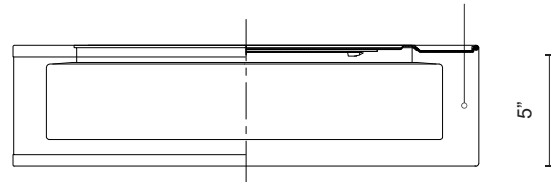

**DALTON
FM7920
FLUSH MOUNT**

PROJECT

DESCRIPTION

A textured linen band surrounds a concentric polymeric diffuser spreading even light from the LED source. Finely hand-tailored, the fabric shade contributes a soft sophistication to the modern interior. Applicable as a flush mount, pendant and in numerous sizes and fabric colors to suit your context.

SPECIFICATION DETAILS

* For custom options, consult factory for details.

Fixture Dimensions	D20" x H5"
Light Source	AC LED Module
Wattage	30W
Total Lumens	2380lm
Delivered Lumens	BG-1367lm; BK-1291lm; WH-1383lm;
Voltage	120V
Color Temperature	3000K
CRI (Ra)	90CRI
Optional Color Temps	2700K - 5000K Available, Minimum Order Quantities Apply
LED Rated Life	50,000 hours
Dimming	100% - 10%, ELV Dimmer (Not Included)
Diffuser Details	White Acrylic Diffuser
Shade Details	Textured Linen Shade
Wire Length	60"
Location	Dry
Compliance	Energy Star; T24-JA8;
Warranty	5 Years
CEC Title 24 JA8	Yes, JA8-19
Energy Star Certified	Energy Star Compliant

Textured Fabric
BG - Beige
BK - Black
GY - Gray
WH - White

KUZCO

19054 28TH AVENUE
SURREY - BC V3Z 6M3
CANADA

WWW.KUZCOLIGHTING.COM

COMMENT