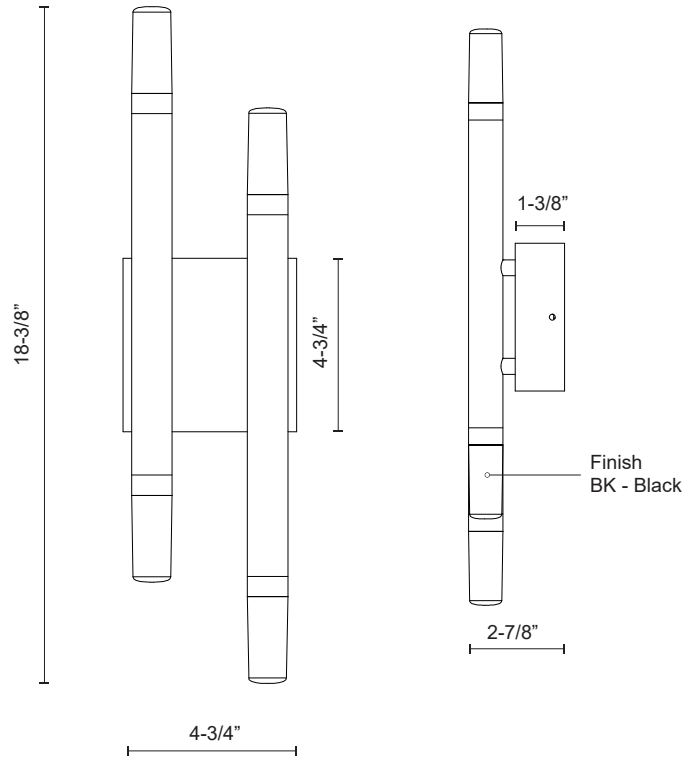

DRAVEN WS19705

WALL

PROJECT

WS19705-BK
Black

SPECIFICATION DETAILS

* For custom options, consult factory for details.

Fixture Dimensions	W4-3/4" x H18-3/8" x E2-7/8"
Light Source	LED with DC Driver
Wattage	13W
Total Lumens	1015lm
Delivered Lumens	BK-853lm
Voltage	120V
Color Temperature	3000K
CRI (Ra)	90CRI
Optional Color Temps	2700K - 5000K Available, Minimum Order Quantities Apply
LED Rated Life	50,000 hours
Dimming	100% - 10%, ELV Dimmer (Not Included)
Diffuser Details	White Acrylic Diffuser
ADA Compliant	Yes
Compliance	ADA
Location	Dry
Warranty	5 Years
Mounting Style	All Orientation; Wall;
CEC Title 24 JA8	Yes, JA8-19
Canopy Dimensions	W4-3/4"x H4-3/4"x E1-3/8"

DESCRIPTION

Cylindrical aluminum arms extend from square wall mount. Finely textured powder-coat finish. Tapered round translucent diffusers. Plated-brushed gold accent rings. Up and down light. Custom options available.