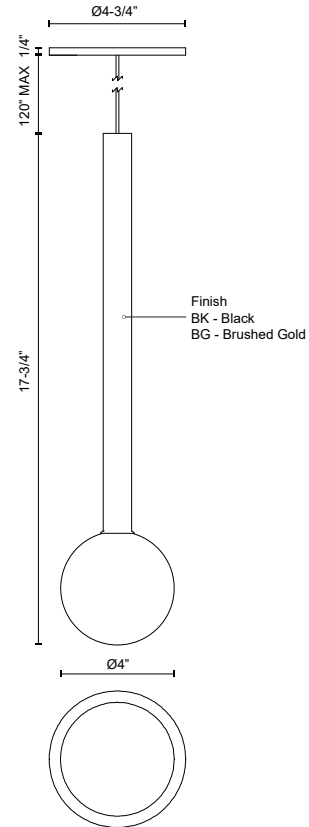

ELIXIR
PD15518
PENDANTS

PROJECT

PD15518-BG
Brushed Gold

PD15518-BK
Black

SPECIFICATION DETAILS

* For custom options, consult factory for details.

Fixture Dimensions	D4" x H17-3/4"
Light Source	LED with DC Driver
Wattage	7W
Total Lumens	595lm
Delivered Lumens	BK-474lm
Voltage	120V
Color Temperature	3000K
CRI (Ra)	90CRI
Optional Color Temps	2700K - 5000K Available, Minimum Order Quantities Apply
LED Rated Life	50,000 hours
Dimming	100% - 10%, TRIAC or ELV Dimmer (Not Included)
Glass Details	Opal Glass
Adjustable	Yes
Wire Length	120" Max
Wire Type	Black Coaxial Wire
Minimum Hang Height	20"
Location	Dry
Warranty	5 Years
Canopy Dimensions	D4-3/4" x H1/4"

DESCRIPTION

Elixir is both decorative and minimal. With an opal glass globe or acrylic diffuser adorned by a thick metallic stem, this collection is both simple and geometrically interesting. Available with or without varied styling. Available in Black and Brushed Gold.