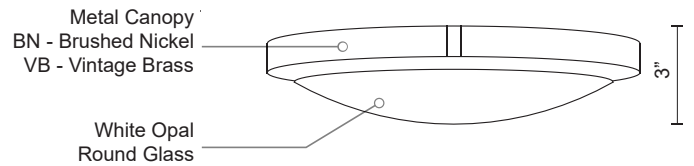

**FLOYD**  
**501102-LED**  
 FLUSH MOUNT

PROJECT

**DESCRIPTION**

Single LED flush mount ceiling fixture with round white opal glass. Metal details in brushed nickel & vintage brass finish, and is equipped with our powerful 120V AC LED technology

501102-VB  
Vintage Brass

501102-LED  
Brushed Nickel

**SPECIFICATION DETAILS**

\* For custom options, consult factory for details.

<b>Fixture Dimensions</b>	D11" x H3"
<b>Light Source</b>	AC LED Module
<b>Wattage</b>	16W
<b>Total Lumens</b>	1300lm
<b>Delivered Lumens</b>	BN-912lm; VB-860lm;
<b>Voltage</b>	120V
<b>Color Temperature</b>	3000K
<b>CRI (Ra)</b>	90CRI
<b>Optional Color Temps</b>	2700K - 5000K Available, Minimum Order Quantities Apply
<b>LED Rated Life</b>	50,000 hours
<b>Dimming</b>	100% - 10%, ELV Dimmer (Not Included)
<b>Glass Details</b>	Opal Glass
<b>Location</b>	Dry
<b>Compliance</b>	Energy Star; T24-JA8;
<b>Warranty</b>	5 Years
<b>Mounting Style</b>	All Orientation; Ceiling and Wall;
<b>CEC Title 24 JA8</b>	Yes, JA8-19
<b>Energy Star Certified</b>	Energy Star Compliant