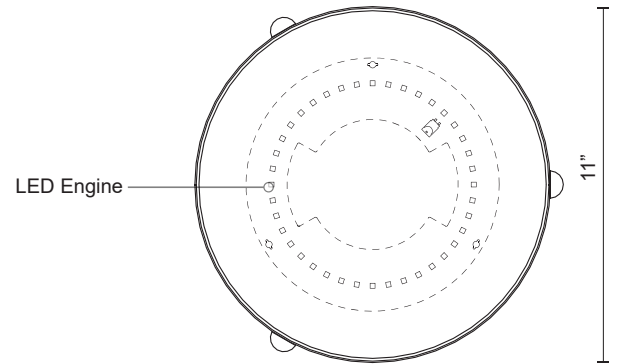

**FLOYD**  
**501102-LED**  
 FLUSH MOUNT

PROJECT

**DESCRIPTION**

Single LED flush mount ceiling fixture with round white opal glass. Metal details in brushed nickel & vintage brass finish, and is equipped with our powerful 120V AC LED technology

501102-VB  
Vintage Brass

501102-LED  
Brushed Nickel

**SPECIFICATION DETAILS**

\* For custom options, consult factory for details.

<b>Fixture Dimensions</b>	D11" x H3"
<b>Light Source</b>	AC LED Module
<b>Wattage</b>	16W
<b>Total Lumens</b>	1300lm
<b>Delivered Lumens</b>	BN-912lm; VB-860lm;
<b>Voltage</b>	120V
<b>Color Temperature</b>	3000K
<b>CRI (Ra)</b>	90CRI
<b>Optional Color Temps</b>	2700K - 5000K Available, Minimum Order Quantities Apply
<b>LED Rated Life</b>	50,000 hours
<b>Dimming</b>	100% - 10%, ELV Dimmer (Not Included)
<b>Glass Details</b>	Opal Glass
<b>Location</b>	Dry
<b>Compliance</b>	Energy Star; T24-JA8;
<b>Warranty</b>	5 Years
<b>Mounting Style</b>	All Orientation; Ceiling and Wall;
<b>CEC Title 24 JA8</b>	Yes, JA8-19
<b>Energy Star Certified</b>	Energy Star Compliant