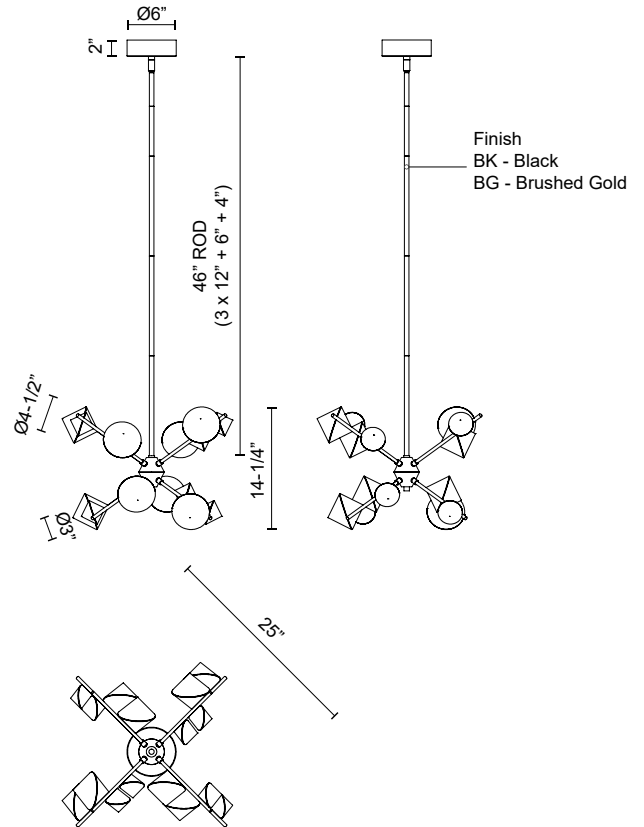

**GEODE
CH50825
CHANDELIERS**

PROJECT

SPECIFICATION DETAILS

* For custom options, consult factory for details.

Fixture Dimensions	D25" x H14-1/4"
Light Source	LED with DC Driver
Wattage	68W
Total Lumens	4900lm
Delivered Lumens	4670lm*
Voltage	120V
Color Temperature	3000K
CRI (Ra)	90CRI
Optional Color Temps	2700K - 5000K Available, Minimum Order Quantities Apply
LED Rated Life	50,000 hours
Dimming	100% - 10%, TRIAC or ELV Dimmer (Not Included)
Diffuser Details	Acrylic with Sandblasted Interior
Adjustable	Yes
Rod Length	46" Max (3x12" + 1x6" + 1x4")
Wire Length	60"
Minimum Hang Height	22"
Ceiling Adaptor	Yes, Up to 90 Degrees
Location	Dry
Warranty	5 Years
CEC Title 24 JA8	Yes, JA8-19
Canopy Dimensions	D6" x H2"

DESCRIPTION

Gemstone shaped illuminations cluster around an architectural rod in a way that is enduring and awe-inspiring. Providing luxe and modern ambient lighting in any space, the Geode Collection is the jewellery of any space.

KUZCO

19054 28TH AVENUE
SURREY - BC V3Z 6M3
CANADA

WWW.KUZCOLIGHTING.COM

COMMENT