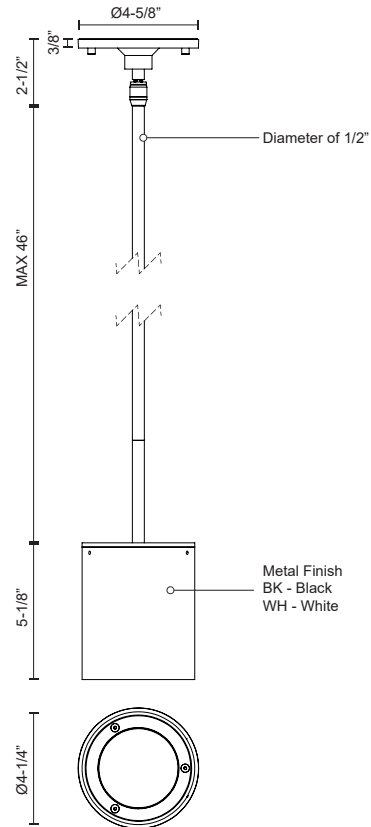

LAMAR
EP19404
PENDANTS

PROJECT

EP19404-WH
White

EP19404-BK
Black

SPECIFICATION DETAILS

* For custom options, consult factory for details.

Fixture Dimensions	L4 1/4" x W4 1/4" x H5 1/8"
Light Source	LED with DC Driver
Wattage	21W
Total Lumens	1785lm
Delivered Lumens	BK-1132lm; WH-1215lm;
Voltage	120V
Color Temperature	3000K
CRI (Ra)	90CRI
Optional Color Temps	2700K - 5000K Available, Minimum Order Quantities Apply
LED Rated Life	50,000 hours
Dimming	100% - 10%, TRIAC or ELV Dimmer (Not Included)
Diffuser Details	White PC Diffuser
Adjustable	Yes
Rod Length	46" Max (3x12" + 1x6" + 1x4")
Ceiling Adaptor	Yes, Up to 18 Degrees
Location	Wet
Warranty	5 Years
Canopy Dimensions	D4-5/8" x H3/8"

DESCRIPTION

Extruded aluminum cylinders with cast retaining rings and mounts.
Exterior surface mount or pendant with Frosted PC Diffuser. Down light.
Custom options available.

KUZCO

19054 28TH AVENUE
SURREY - BC V3Z 6M3
CANADA