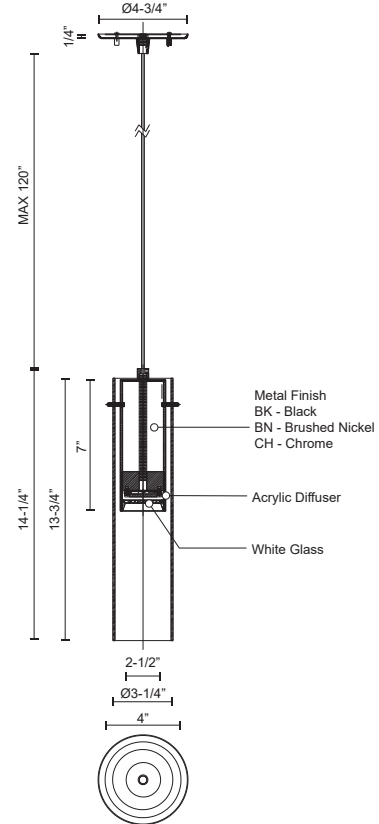

**LENA**  
**PD21703**  
PENDANTS

PROJECT

**DESCRIPTION**

Clear glass cylindrical shade envelops tubular aluminum core. Brushed plated finishes or satin coating. Down light. Custom options available.

PD21703-BK  
Black

PD21703-BN  
Brushed Nickel

PD21703-CH  
Chrome

**SPECIFICATION DETAILS**

\* For custom options, consult factory for details.

<b>Fixture Dimensions</b>	D3-1/4" x H14-1/4"
<b>Light Source</b>	AC LED Module
<b>Wattage</b>	9W
<b>Total Lumens</b>	600lm
<b>Delivered Lumens</b>	BK-211lm; BN-350lm*; CH-320lm;
<b>Voltage</b>	120V
<b>Color Temperature</b>	3000K
<b>CRI (Ra)</b>	90CRI
<b>Optional Color Temps</b>	2700K - 5000K Available, Minimum Order Quantities Apply
<b>LED Rated Life</b>	50,000 hours
<b>Dimming</b>	100% - 10%, ELV Dimmer (Not Included)
<b>Glass Details</b>	Clear Glass
<b>Adjustable</b>	Yes
<b>Wire Length</b>	120" Max
<b>Wire Type</b>	Clear SSL Wire
<b>Location</b>	Dry
<b>Warranty</b>	5 Years
<b>Canopy Dimensions</b>	D4-3/4" x H1/4"