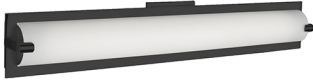

LIGHTHOUSE 601001-LED

VANITY

PROJECT

DESCRIPTION

Single lamp vanity with white opal glass cylinder and frosted side covers, metal details available in brushed nickel or chrome finish. Equipped with our powerful 120V AC LED technology. Available in three different sizes see series for full details.

601001CH-LED
Chrome

601001BK-LED
Black

601001BN-LED
Brushed Nickel

SPECIFICATION DETAILS

* For custom options, consult factory for details.

Fixture Dimensions	W26" x H4" x E2-1/2"
Light Source	AC LED Module
Wattage	29W
Total Lumens	2400lm
Delivered Lumens	BN-1740lm; CH-1504lm;
Voltage	120V
Color Temperature	3000K
CRI (Ra)	90CRI
Optional Color Temps	2700K - 5000K Available, Minimum Order Quantities Apply
LED Rated Life	50,000 hours
Dimming	100% - 10%, ELV Dimmer (Not Included)
Glass Details	Opal Glass
ADA Compliant	Yes
Location	Damp
Compliance	ADA, Energy Star, T24-JA8
Warranty	5 Years
Mounting Style	All Orientation; Wall;
CEC Title 24 JA8	Yes, JA8-19
Energy Star Certified	Energy Star Compliant
Canopy Dimensions	W4-3/8" x H4-3/8" x E1/8"