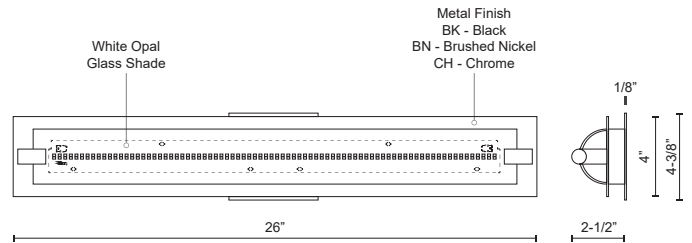

LIGHTHOUSE 601001-LED

VANITY

PROJECT

DESCRIPTION

Single lamp vanity with white opal glass cylinder and frosted side covers, metal details available in brushed nickel or chrome finish. Equipped with our powerful 120V AC LED technology. Available in three different sizes see series for full details.

601001CH-LED
Chrome

601001BK-LED
Black

601001BN-LED
Brushed Nickel

SPECIFICATION DETAILS

* For custom options, consult factory for details.

Fixture Dimensions	W26" x H4" x E2-1/2"
Light Source	AC LED Module
Wattage	29W
Total Lumens	2400lm
Delivered Lumens	BN-1740lm; CH-1504lm;
Voltage	120V
Color Temperature	3000K
CRI (Ra)	90CRI
Optional Color Temps	2700K - 5000K Available, Minimum Order Quantities Apply
LED Rated Life	50,000 hours
Dimming	100% - 10%, ELV Dimmer (Not Included)
Glass Details	Opal Glass
ADA Compliant	Yes
Location	Damp
Compliance	ADA, Energy Star, T24-JA8
Warranty	5 Years
Mounting Style	All Orientation; Wall;
CEC Title 24 JA8	Yes, JA8-19
Energy Star Certified	Energy Star Compliant
Canopy Dimensions	W4-3/8" x H4-3/8" x E1/8"