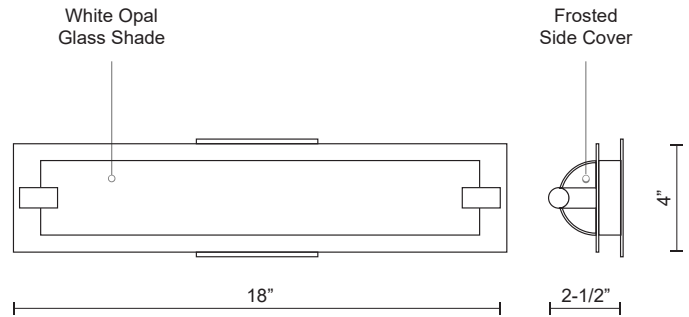

**LIGHTHOUSE  
VL0118  
VANITY**

PROJECT

**DESCRIPTION**

Single lamp vanity with white opal glass cylinder and frosted side covers, metal details available in brushed nickel or chrome finish. Equipped with our powerful 120V AC LED technology. Available in three different sizes see series for full details.

VL0118-BN  
Brushed Nickel

VL0118-CH  
Chrome

VL0118-BK  
Black

**SPECIFICATION DETAILS**

\* For custom options, consult factory for details.

<b>Fixture Dimensions</b>	W18" x H4" x E2-1/2"
<b>Light Source</b>	AC LED Module
<b>Wattage</b>	20W
<b>Total Lumens</b>	1600lm
<b>Delivered Lumens</b>	CH-1101lm
<b>Voltage</b>	120V
<b>Color Temperature</b>	3000K
<b>CRI (Ra)</b>	90CRI
<b>Optional Color Temps</b>	2700K - 5000K Available, Minimum Order Quantities Apply
<b>LED Rated Life</b>	50,000 hours
<b>Dimming</b>	100% - 10%, ELV Dimmer (Not Included)
<b>Glass Details</b>	Opal Glass
<b>ADA Compliant</b>	Yes
<b>Location</b>	Damp
<b>Compliance</b>	ADA
<b>Warranty</b>	5 Years
<b>Mounting Style</b>	All Orientation; Wall;
<b>Canopy Dimensions</b>	W4-3/8" x H4-3/8" x E1/8"