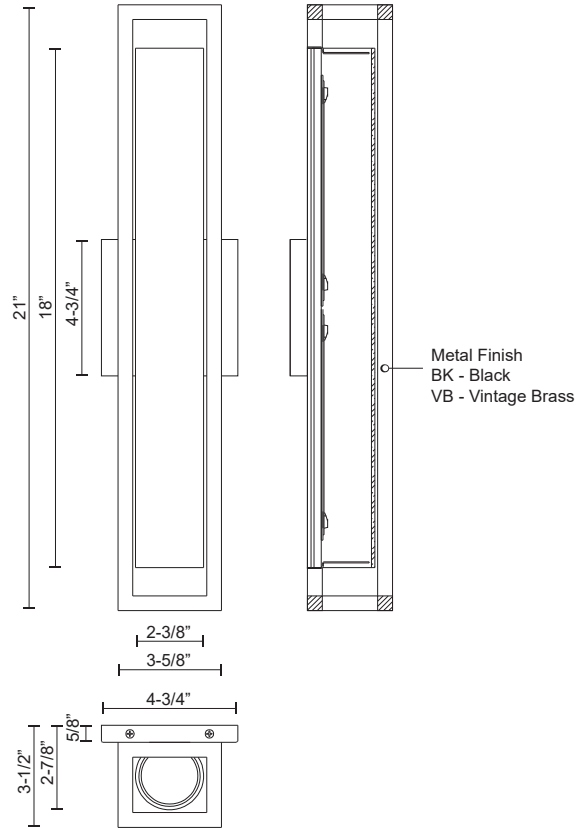

LOCHWOOD WS83421

WALL

PROJECT

WS83421-BK
Black

WS83421-VB
Vintage Brass

SPECIFICATION DETAILS

* For custom options, consult factory for details.

Fixture Dimensions	W3-5/8" x H21" x E3-1/2"
Light Source	AC LED Module
Wattage	21W
Total Lumens	1600lm
Delivered Lumens	VB-1180lm
Voltage	120V
Color Temperature	3000K
CRI (Ra)	90CRI
Optional Color Temps	2700K - 5000K Available, Minimum Order Quantities Apply
LED Rated Life	50,000 hours
Dimming	100% - 10%, ELV Dimmer (Not Included)
Glass Details	Opal Glass
ADA Compliant	Yes
Location	Dry
Compliance	ADA, Energy Star, T24-JA8
Warranty	5 Years
Mounting Style	All Orientation; Wall;
CEC Title 24 JA8	Yes, JA8-19
Energy Star Certified	Energy Star Compliant
Canopy Dimensions	W4-3/4"x H4-3/4"x E5/8"

DESCRIPTION

Square powder-coated steel frame. Extruded aluminum heatsink mounted to square wall plate. Cylindrical opal glass diffuser. Outward emitting wall light. Custom options available.

KUZCO

19054 28TH AVENUE
SURREY - BC V3Z 6M3
CANADA