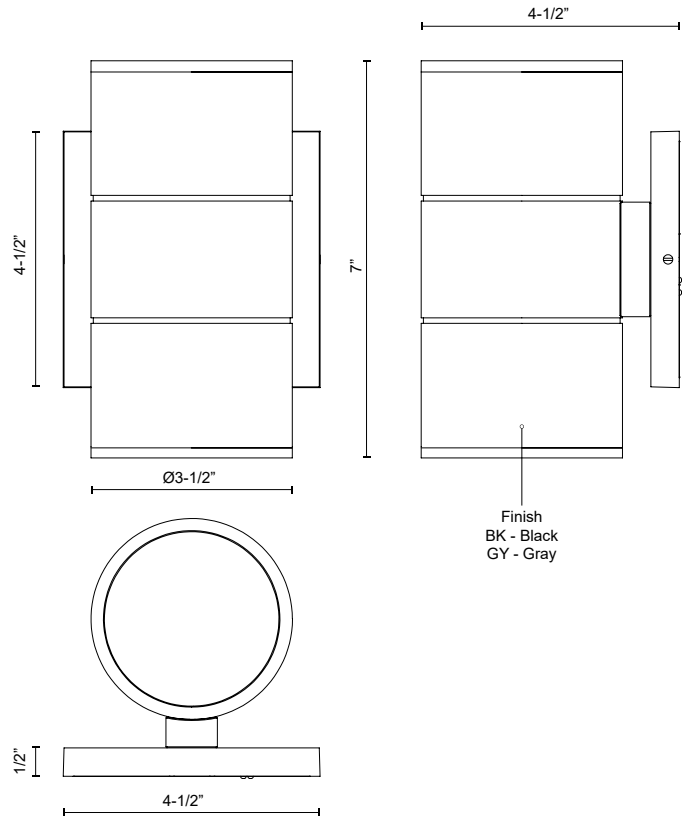

**LUND
EW3207**

WALL

PROJECT

EW3207-GY
Gray

EW3207-BK
Black

SPECIFICATION DETAILS

* For custom options, consult factory for details.

Fixture Dimensions	D3-1/2" x H7" x E4-1/2"
Light Source	AC LED Module
Wattage	20W
Total Lumens	1700lm
Delivered Lumens	1268lm
Voltage	120V
Color Temperature	3000K
CRI (Ra)	90CRI
Optional Color Temps	2700K - 5000K Available, Minimum Order Quantities Apply
LED Rated Life	50,000 hours
Dimming	100% - 10%, ELV Dimmer (Not Included)
Diffuser Details	Parabolic Aluminum Reflector
Glass Details	Clear Glass
Location	Wet
Warranty	5 Years
Illumination Direction	Up and Down
Canopy Dimensions	W4-1/2" x H4-1/2" x E1/2"

DESCRIPTION

High powered LED exterior two light wall mount fixture, die-cast aluminum housing molded into a cylinder shape with in powder coated black or gray finishes. Concealed inside is our 120V AC LED technology with a tempered glass diffusers radiating light upward and downward against the wall where installed. Certified ETL wet location listed and is available in different sizes and one light options.