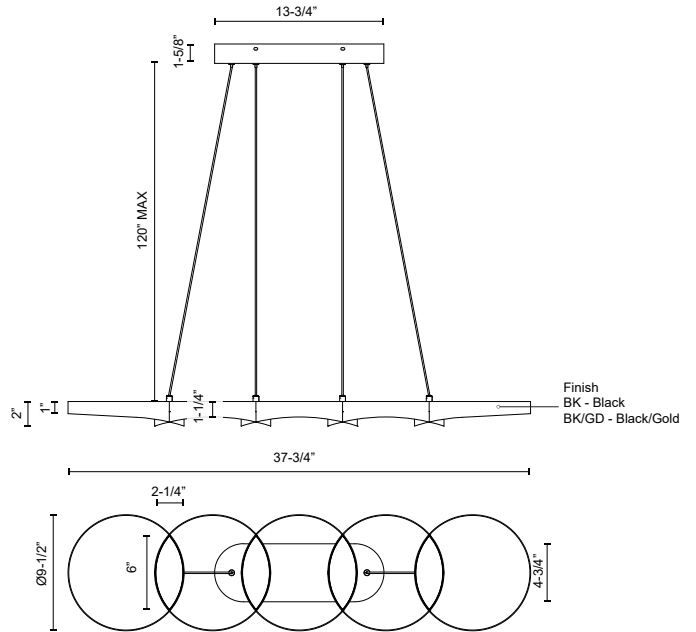

LP90838-BK/GD
Black/Gold

LP90838-BK
Black

SPECIFICATION DETAILS

* For custom options, consult factory for details.

Fixture Dimensions	L37-3/4" x W9-1/2" x H2"
Light Source	LED with DC Driver
Wattage	35W
Total Lumens	2975lm
Delivered Lumens	BK/GD - 965lm*
Voltage	120V
Color Temperature	3000K
CRI (Ra)	90CRI
Optional Color Temps	2700K - 5000K Available, Minimum Order Quantities Apply
LED Rated Life	50,000 hours
Dimming	100% - 10%, TRIAC or ELV Dimmer (Not Included)
Diffuser Details	Frosted PC Diffuser
Adjustable	Yes
Wire Length	120" Max
Wire Type	Color Matching Coaxial Wire
Minimum Hang Height	14"
Location	Dry
Warranty	5 Years
Illumination Direction	Downlight
Canopy Dimensions	L13-3/4" x W4-3/4 x H1-5/8"