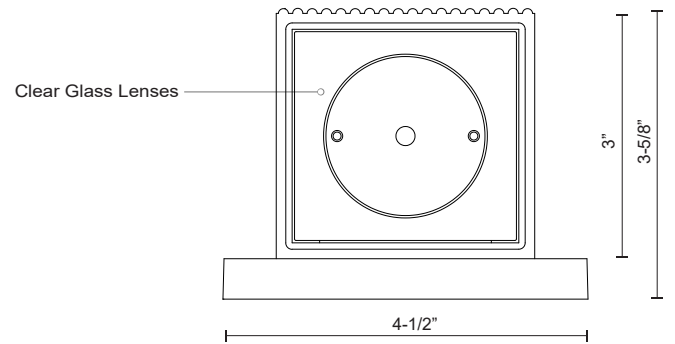

MAVIS EW4405

WALL

PROJECT

EW4405-BK
Black

EW4405-WH
White

SPECIFICATION DETAILS

* For custom options, consult factory for details.

Fixture Dimensions	W3-1/4" x H4" x E3-5/8"
Light Source	AC LED Module
Wattage	16W
Total Lumens	1200lm
Delivered Lumens	BK-696lm; WH-852lm;
Voltage	120V
Color Temperature	3000K
CRI (Ra)	90CRI
Optional Color Temps	2700K - 5000K Available, Minimum Order Quantities Apply
LED Rated Life	50,000 hours
Dimming	100% - 10%, ELV Dimmer (Not Included)
Glass Details	Clear Glass
ADA Compliant	Yes
Location	Wet
Compliance	ADA
Warranty	5 Years
Illumination Direction	Up and Down
Mounting Style	All Orientation; Wall;
Canopy Dimensions	W4-1/2" x H4-1/2" x E5/8"

DESCRIPTION

Providing uplight and downlight, this exterior wall sconce is simple and small. A black or white powder coated cube is attached to the square matching backplate with concealed fasteners. Light exits from its two 2 opposite ends whether it is mounted horizontally or vertically. A linear pin-strip patterning adds interest to the front of the cube.