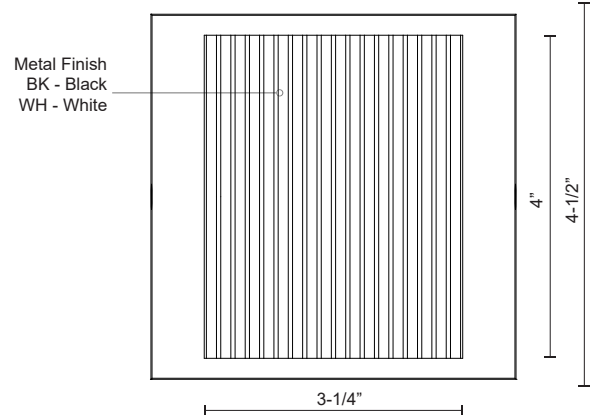

MAVIS EW4405

WALL

PROJECT

EW4405-BK
Black

EW4405-WH
White

SPECIFICATION DETAILS

* For custom options, consult factory for details.

Fixture Dimensions	W3-1/4" x H4" x E3-5/8"
Light Source	AC LED Module
Wattage	16W
Total Lumens	1200lm
Delivered Lumens	BK-696lm; WH-852lm;
Voltage	120V
Color Temperature	3000K
CRI (Ra)	90CRI
Optional Color Temps	2700K - 5000K Available, Minimum Order Quantities Apply
LED Rated Life	50,000 hours
Dimming	100% - 10%, ELV Dimmer (Not Included)
Glass Details	Clear Glass
ADA Compliant	Yes
Location	Wet
Compliance	ADA
Warranty	5 Years
Illumination Direction	Up and Down
Mounting Style	All Orientation; Wall;
Canopy Dimensions	W4-1/2" x H4-1/2" x E5/8"

DESCRIPTION

Providing uplight and downlight, this exterior wall sconce is simple and small. A black or white powder coated cube is attached to the square matching backplate with concealed fasteners. Light exits from its two 2 opposite ends whether it is mounted horizontally or vertically. A linear pin-strip patterning adds interest to the front of the cube.