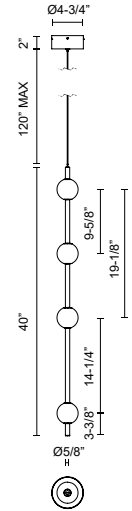

DESCRIPTION

Misaki collection is simple yet highly decorative. With a strong architectural black frame, accompanied by multiple acrylic globes of illumination, the Misaki collection works well in any style design.

SPECIFICATION DETAILS

* For custom options, consult factory for details.

Fixture Dimensions	D3-1/8" x H40"
Light Source	LED with DC Driver
Wattage	24W
Total Lumens	2040lm*
Delivered Lumens	1100lm*
Voltage	120V
Color Temperature	3000K
CRI (Ra)	90CRI
Optional Color Temps	2700K - 5000K Available, Minimum Order Quantities Apply
LED Rated Life	50,000 hours
Dimming	100% - 10%, TRIAC or ELV Dimmer (Not Included)
Diffuser Details	Frosted acrylic diffuser
Adjustable	Yes
Wire Length	120" Max
Wire Type	Black Coaxial Wire
Minimum Hang Height	44"
Location	Dry
Warranty	5 Years
Mounting Style	LP; Pendant;
Canopy Dimensions	D4-3/4" x H2"
Finish Option(s)	Black

Adjustable Side Canopy Option