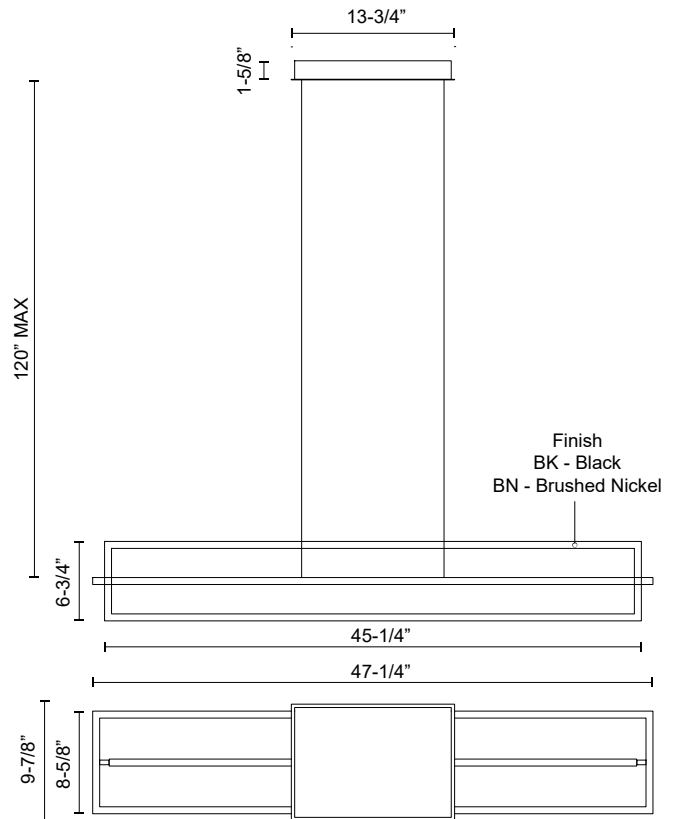

MONDRIAN LP16248

PENDANTS

PROJECT

LP16248-BN
Brushed Nickel

LP16248-BK
Black

SPECIFICATION DETAILS

* For custom options, consult factory for details.

Fixture Dimensions	L47-1/4" x W8-5/8" x H6-3/4"
Light Source	LED with DC Driver
Wattage	94W
Total Lumens	7990lm
Delivered Lumens	3290lm*
Voltage	120V
Color Temperature	3000K
CRI (Ra)	90CRI
Optional Color Temps	2700K - 5000K Available, Minimum Order Quantities Apply
LED Rated Life	50,000 hours
Dimming	100% - 10%, TRIAC or ELV Dimmer (Not Included)
Diffuser Details	Frosted acrylic diffuser
Adjustable	Yes
Wire Length	120" Max
Wire Type	Clear SSL Wire
Minimum Hang Height	10"
Location	Dry
Warranty	5 Years
Canopy Dimensions	L13-3/4" x W9-7/8" x H1-5/8"

DESCRIPTION

Mondrian series is composed from numerous rectilinear frames of light. The illuminated borders surrounding an open central void create an illusion of levitation. The airy design and negative space allow the fixture to visually blend into the environment. High-quality finish and simple forms coalesce in the elegant new product.