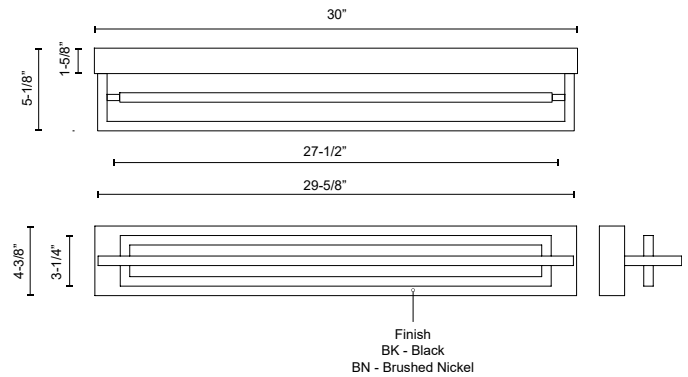

MONDRIAN SF16230

FLUSH MOUNT

PROJECT

DESCRIPTION

Mondrian series is composed from numerous rectilinear frames of light. The illuminated borders surrounding an open central void create an illusion of levitation. The airy design and negative space allow the fixture to visually blend into the environment. High-quality finish and simple forms coalesce in the elegant new product.

SF16230-BN
Brushed Nickel

SF16230-BK
Black

SPECIFICATION DETAILS

* For custom options, consult factory for details.

Fixture Dimensions	L29-5/8" x W3-1/4" x H5-1/8"
Light Source	LED with DC Driver
Wattage	44W
Total Lumens	3740lm
Delivered Lumens	1540lm*
Voltage	120V
Color Temperature	3000K
CRI (Ra)	90CRI
Optional Color Temps	2700K - 5000K Available, Minimum Order Quantities Apply
LED Rated Life	50,000 hours
Dimming	100% - 10%, TRIAC or ELV Dimmer (Not Included)
Diffuser Details	Frosted acrylic diffuser
Location	Dry
Warranty	5 Years
Mounting Style	All Orientation; Ceiling and Wall;
CEC Title 24 JA8	Yes, JA8-19
Canopy Dimensions	L30" x W4-3/8" x H1-5/8"