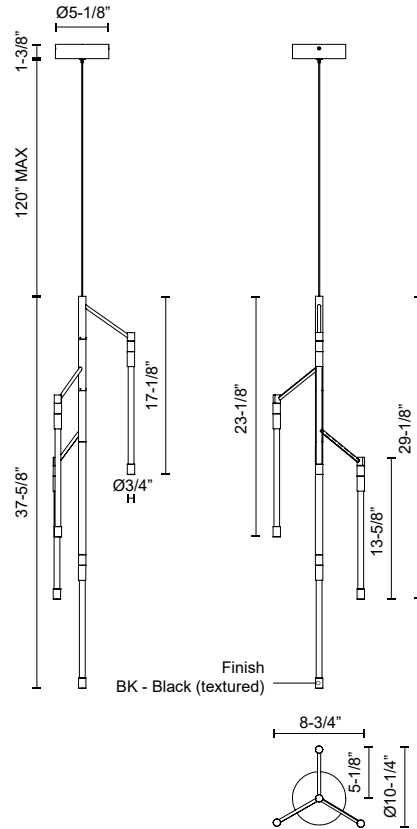

MOTIF PD74738

PENDANTS

PROJECT

DESCRIPTION

The Motif Collection is inspired by the multitude of configurations in which it can create. Each fixture is comprised of thin lines of light in a refractive cylinder, creating both clean lines and modern elegance. This collection features the latest in modern LED filament technology, creating a warm glow of light throughout each fixture that is both vintage and modern at once.

SPECIFICATION DETAILS

* For custom options, consult factory for details.

Fixture Dimensions	D10-1/4" x H37-5/8"
Light Source	LED with DC Driver
Wattage	18W
Total Lumens	2100lm
Delivered Lumens	1880lm
Voltage	120V
Color Temperature	2700K
CRI (Ra)	90CRI
LED Rated Life	50,000 hours
Dimming	100% - 10%, TRIAC or ELV Dimmer (Not Included)
Glass Details	Clear Glass
Adjustable	Yes
Wire Length	120" Max
Wire Type	Color Matching Coaxial Wire
Minimum Hang Height	40"
Location	Dry
Warranty	5 Years
CEC Title 24 JA8	Yes, JA8-19
Canopy Dimensions	D5-1/8" x H1-3/8"
Finish Option(s)	Black