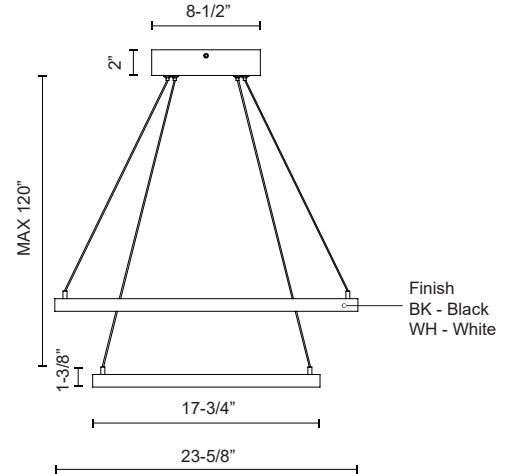

CH88224-BK
Black

CH88224-WH
White

SPECIFICATION DETAILS

* For custom options, consult factory for details.

Fixture Dimensions	L23-5/8" x W23-5/8" x H1-3/8"
Light Source	LED with DC Driver
Wattage	90W
Total Lumens	6500lm
Delivered Lumens	BK-2775lm*; WH-3735lm*;
Voltage	120V
Color Temperature	3000K
CRI (Ra)	90CRI
Optional Color Temps	2700K - 5000K Available, Minimum Order Quantities Apply
LED Rated Life	50,000 hours
Dimming	100% - 10%, TRIAC or ELV Dimmer (Not Included)
Diffuser Details	Frosted Silicone Diffuser
Adjustable	Yes
Wire Length	120" Max
Wire Type	BK - Black Wire; WH - Clear Wire;
Location	Dry
Warranty	5 Years
Illumination Direction	Downlight
Canopy Dimensions	L8-1/2" x W8-1/2" x H2"

DESCRIPTION

Extruded aluminum with rectangular profile. Flush silicone diffuser. Two tiers. Matte powder-coated finish. Down light

Finish
BK - Black
WH - White