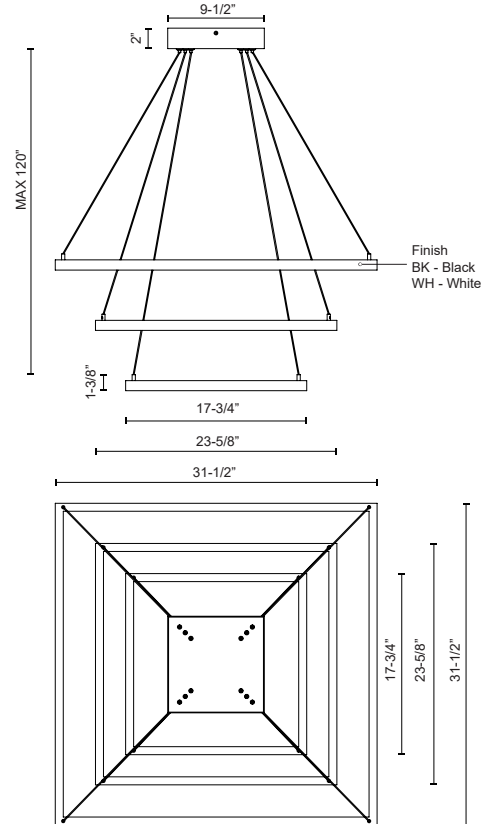

**PIAZZA  
CH88332  
CHANDELIERS**

PROJECT

CH88332-WH  
White

CH88332-BK  
Black

**SPECIFICATION DETAILS**

\* For custom options, consult factory for details.

<b>Fixture Dimensions</b>	L31-1/2" x W31-1/2" x H1-3/8"
<b>Light Source</b>	LED with DC Driver
<b>Wattage</b>	154W
<b>Total Lumens</b>	11120lm
<b>Delivered Lumens</b>	BK-4700lm*; WH-6320lm*;
<b>Voltage</b>	120V
<b>Color Temperature</b>	3000K
<b>CRI (Ra)</b>	90CRI
<b>Optional Color Temps</b>	2700K - 5000K Available, Minimum Order Quantities Apply
<b>LED Rated Life</b>	50,000 hours
<b>Dimming</b>	100% - 10%, TRIAC or ELV Dimmer (Not Included)
<b>Diffuser Details</b>	Frosted Silicone Diffuser
<b>Adjustable</b>	Yes
<b>Wire Length</b>	120" Max
<b>Wire Type</b>	BK - Black Wire; WH - Clear Wire;
<b>Location</b>	Dry
<b>Warranty</b>	5 Years
<b>Illumination Direction</b>	Downlight
<b>Canopy Dimensions</b>	L9-1/2" x W9-1/2" x H2"

**DESCRIPTION**

Extruded aluminum with rectangular profile. Flush silicone diffuser. Three tiers. Matte powder-coated finish. Down light

**KUZCO**

19054 28TH AVENUE  
SURREY - BC V3Z 6M3  
CANADA

WWW.KUZCOLIGHTING.COM