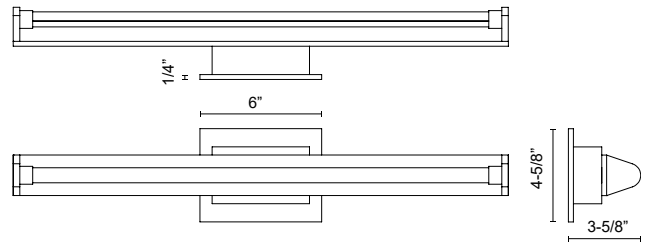

Optional Backplate Accessory

KUZCO

19054 28TH AVENUE
SURREY - BC V3Z 6M3
CANADA

WWW.KUZCOLIGHTING.COM

COMMENT