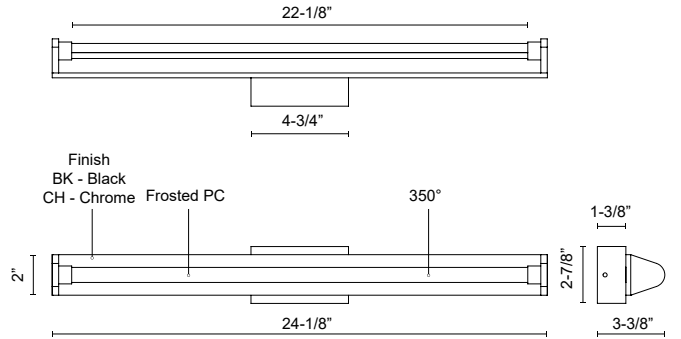

PLYMOUTH VL60624

VANITY

PROJECT

DESCRIPTION

Round Linear lighting element on a rectangular base, frosted PC cover, available in two length, Black and Chrome finishes

VL60624-BK
Black

VL60624-CH
Chrome

SPECIFICATION DETAILS

* For custom options, consult factory for details.

Fixture Dimensions	L24-1/8" x H2-7/8" x E3-5/8"
Light Source	LED with DC Driver
Wattage	24W
Total Lumens	2040lm*
Delivered Lumens	BK-1170lm; CH-1430lm;
Voltage	120V
Color Temperature	3000K
CRI (Ra)	90CRI
Optional Color Temps	2700K - 5000K Available, Minimum Order Quantities Apply
LED Rated Life	50,000 hours
Dimming	100% - 10%, TRIAC or ELV Dimmer (Not Included)
Diffuser Details	Frosted PC Diffuser
ADA Compliant	Yes
Compliance	Energy Star; T24-JA8; ADA;
Location	Damp
Warranty	5 Years
Mounting Style	All Orientation; Wall;
CEC Title 24 JA8	Yes, JA8-19
Energy Star Certified	Energy Star Compliant
Canopy Dimensions	W6"x H4-5/8" x E1/4"