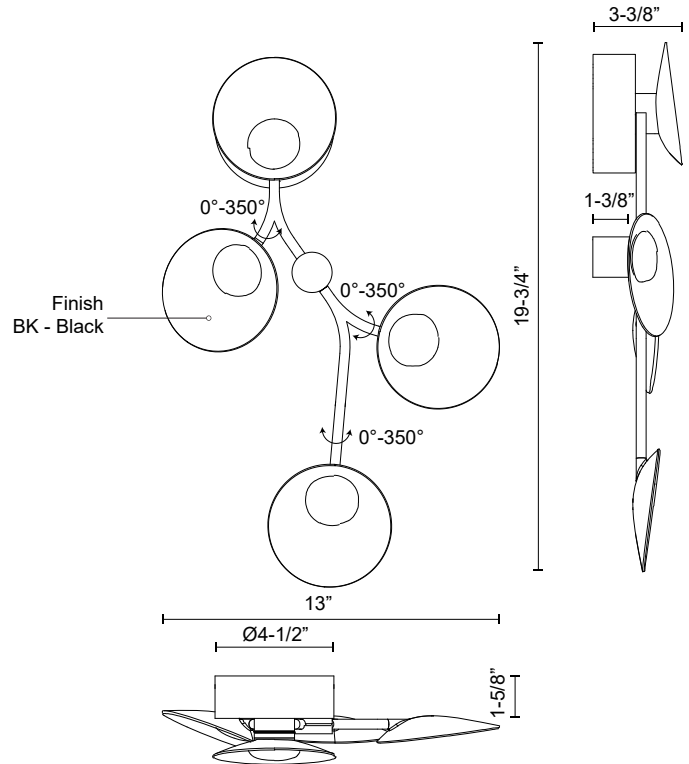

# ROTAIRE WS90120

WALL

PROJECT

## DESCRIPTION

Influenced by natural forms of flora, the Rotaire collection is a culmination of minimalist sensibilities and natural inspirations. Designed to mimic the form and flow of flowers and vines, the strong stems of this collection create the perfect frame for the illumination from each "leaf". The Rotaire is sure to bloom in both small and large spaces alike.

## SPECIFICATION DETAILS

\* For custom options, consult factory for details.

<b>Fixture Dimensions</b>	W13" x H19-3/4" x E3-3/8"
<b>Light Source</b>	LED with DC Driver
<b>Wattage</b>	20W
<b>Total Lumens</b>	1700lm
<b>Delivered Lumens</b>	1530lm*
<b>Voltage</b>	120V
<b>Color Temperature</b>	3000K
<b>CRI (Ra)</b>	90CRI
<b>Optional Color Temps</b>	2700K - 5000K Available, Minimum Order Quantities Apply
<b>LED Rated Life</b>	50,000 hours
<b>Dimming</b>	100% - 10%, TRIAC or ELV Dimmer (Not Included)
<b>Diffuser Details</b>	Frosted acrylic diffuser
<b>Shade Details</b>	Cast Aluminum Shade
<b>ADA Compliant</b>	Yes
<b>Location</b>	Dry
<b>Compliance</b>	ADA
<b>Warranty</b>	5 Years
<b>Mounting Style</b>	All Orientation; Wall;
<b>CEC Title 24 JA8</b>	Yes, JA8-19
<b>Canopy Dimensions</b>	D4-1/2" x E1-5/8"
<b>Finish Option(s)</b>	Black