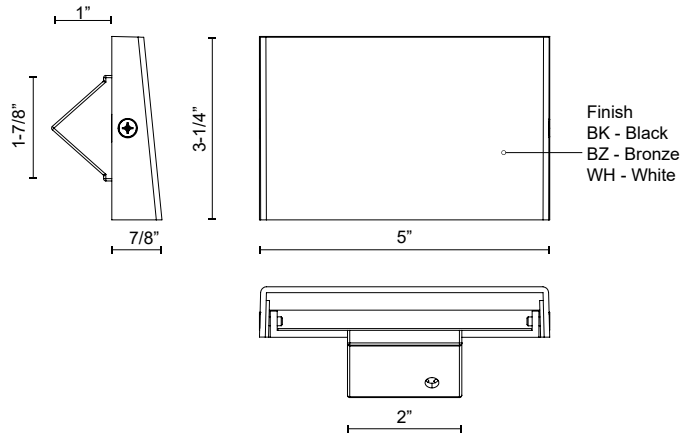

ER30103-BK
Black

ER30103-BZ
Bronze

ER30103-WH
White

SPECIFICATION DETAILS

* For custom options, consult factory for details.

Fixture Dimensions	W5" x H3-1/4" x E7/8"
Light Source	AC LED Module
Wattage	4W
Total Lumens	340lm
Delivered Lumens	85lm*
Voltage	120V
Color Temperature	3000K
CRI (Ra)	90CRI
Optional Color Temps	2700K - 5000K Available, Minimum Order Quantities Apply
LED Rated Life	50,000 hours
Dimming	100% - 10%, ELV Dimmer (Not Included)
Glass Details	Clear Glass
ADA Compliant	Yes
Location	Wet
Compliance	ADA
Warranty	5 Years