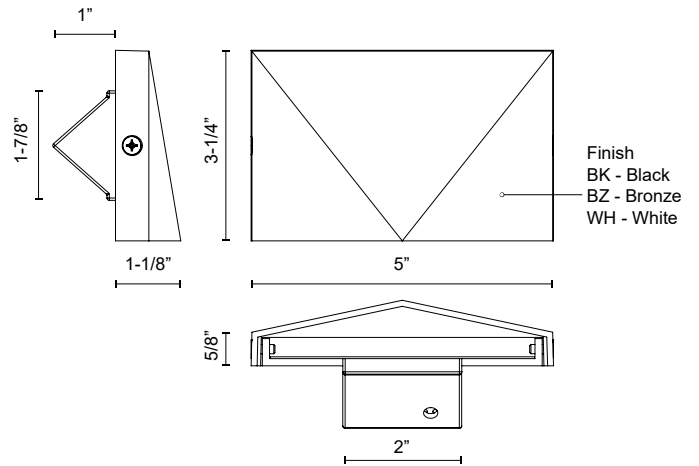

ER30203-BK
Black

ER30203-BZ
Bronze

ER30203-WH
White

SPECIFICATION DETAILS

* For custom options, consult factory for details.

Fixture Dimensions	W5" x H3-1/4" x E1-1/8"
Light Source	AC LED Module
Wattage	4W
Total Lumens	340lm
Delivered Lumens	85lm*
Voltage	120V
Color Temperature	3000K
CRI (Ra)	90CRI
Optional Color Temps	2700K - 5000K Available, Minimum Order Quantities Apply
LED Rated Life	50,000 hours
Dimming	100% - 10%, ELV Dimmer (Not Included)
Glass Details	Clear Glass
ADA Compliant	Yes
Location	Wet
Compliance	ADA
Warranty	5 Years