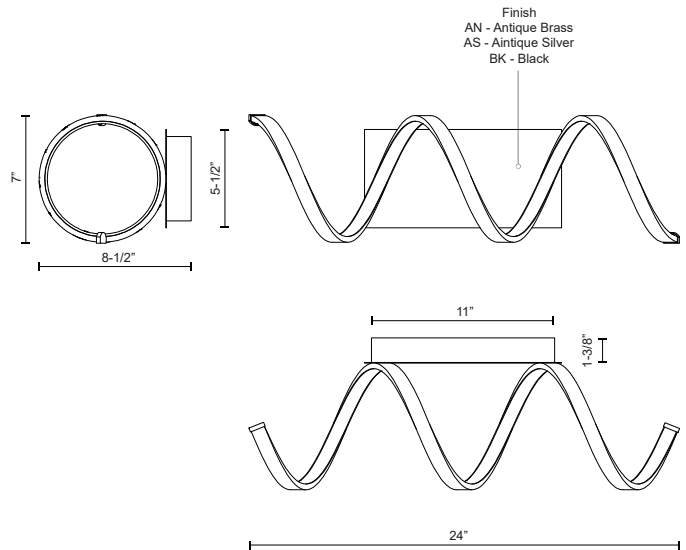

**SYNERGY  
WS93724**

WALL

PROJECT

**DESCRIPTION**

A looping radiant line casts light across space in a continuous helical path. The Synergy series is characterized by the rolled rectangular extrusion, which emits soft light through the silicon opal lens. Configured in both linear and ring arrangements, the arcing aluminum allows the curated finishes to be visible at every angle.

WS93724-AN  
Antique Brass

WS93724-BK  
Black

WS93724-AS  
Antique Silver

**SPECIFICATION DETAILS**

\* For custom options, consult factory for details.

<b>Fixture Dimensions</b>	W24" x H7" x E8-1/2"
<b>Light Source</b>	LED with DC Driver
<b>Wattage</b>	26W
<b>Total Lumens</b>	2210lm
<b>Delivered Lumens</b>	AN-1320lm; AS-1436lm; BK-1028lm;
<b>Voltage</b>	120V
<b>Color Temperature</b>	3000K
<b>CRI (Ra)</b>	90CRI
<b>Optional Color Temps</b>	2700K - 5000K Available, Minimum Order Quantities Apply
<b>LED Rated Life</b>	50,000 hours
<b>Dimming</b>	100% - 10%, TRIAC or ELV Dimmer (Not Included)
<b>Diffuser Details</b>	Frosted acrylic diffuser
<b>Location</b>	Dry
<b>Warranty</b>	5 Years
<b>Mounting Style</b>	All Orientation; Ceiling and Wall;
<b>CEC Title 24 JA8</b>	Yes, JA8-19
<b>Canopy Dimensions</b>	W5-1/2" x H11" x E1-3/8"