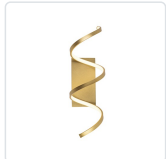

**SYNERGY  
WS93724**

WALL

PROJECT

**DESCRIPTION**

A looping radiant line casts light across space in a continuous helical path. The Synergy series is characterized by the rolled rectangular extrusion, which emits soft light through the silicon opal lens. Configured in both linear and ring arrangements, the arcing aluminum allows the curated finishes to be visible at every angle.

WS93724-AN  
Antique Brass

WS93724-BK  
Black

WS93724-AS  
Antique Silver

**SPECIFICATION DETAILS**

\* For custom options, consult factory for details.

<b>Fixture Dimensions</b>	W24" x H7" x E8-1/2"
<b>Light Source</b>	LED with DC Driver
<b>Wattage</b>	26W
<b>Total Lumens</b>	2210lm
<b>Delivered Lumens</b>	AN-1320lm; AS-1436lm; BK-1028lm;
<b>Voltage</b>	120V
<b>Color Temperature</b>	3000K
<b>CRI (Ra)</b>	90CRI
<b>Optional Color Temps</b>	2700K - 5000K Available, Minimum Order Quantities Apply
<b>LED Rated Life</b>	50,000 hours
<b>Dimming</b>	100% - 10%, TRIAC or ELV Dimmer (Not Included)
<b>Diffuser Details</b>	Frosted acrylic diffuser
<b>Location</b>	Dry
<b>Warranty</b>	5 Years
<b>Mounting Style</b>	All Orientation; Ceiling and Wall;
<b>CEC Title 24 JA8</b>	Yes, JA8-19
<b>Canopy Dimensions</b>	W5-1/2" x H11" x E1-3/8"