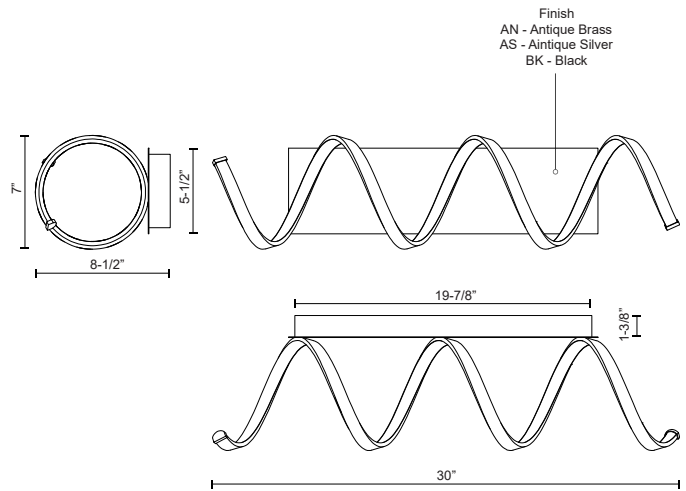

SYNERGY WS93730

WALL

PROJECT

DESCRIPTION

A looping radiant line casts light across space in a continuous helical path. The Synergy series is characterized by the rolled rectangular extrusion, which emits soft light through the silicon opal lens. Configured in both linear and ring arrangements, the arcing aluminum allows the curated finishes to be visible at every angle.

WS93730-AN
Antique Brass

WS93730-AS
Antique Silver

WS93730-BK
Black

SPECIFICATION DETAILS

* For custom options, consult factory for details.

Fixture Dimensions	W30" x H7" x E8-1/2"
Light Source	LED with DC Driver
Wattage	34W
Total Lumens	2890lm
Delivered Lumens	AN-1727lm; AS-1878lm; BK-1345lm;
Voltage	120V
Color Temperature	3000K
CRI (Ra)	90CRI
Optional Color Temps	2700K - 5000K Available, Minimum Order Quantities Apply
LED Rated Life	50,000 hours
Dimming	100% - 10%, TRIAC or ELV Dimmer (Not Included)
Diffuser Details	Frosted acrylic diffuser
Location	Dry
Warranty	5 Years
Mounting Style	All Orientation; Ceiling and Wall;
CEC Title 24 JA8	Yes, JA8-19
Energy Star Certified	Energy Star Compliant
Canopy Dimensions	W5-1/2" x H19-7/8" x E1-3/8"