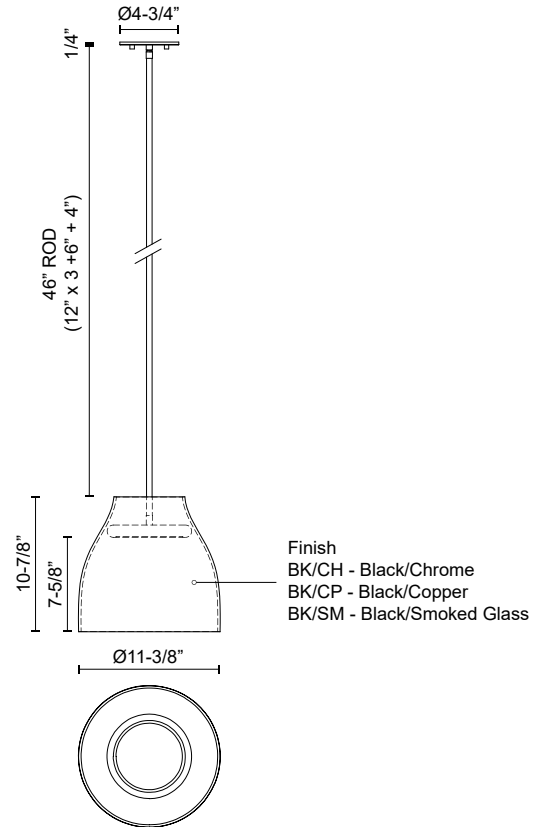

**TRINITY
PD62012
PENDANTS**

PROJECT

SPECIFICATION DETAILS

* For custom options, consult factory for details.

Fixture Dimensions	D11-3/8" x H10-7/8"
Light Source	AC LED Module
Wattage	23W
Total Lumens	1700lm
Delivered Lumens	1000lm*
Voltage	120V
Color Temperature	3000K
CRI (Ra)	90CRI
Optional Color Temps	2700K - 5000K Available, Minimum Order Quantities Apply
LED Rated Life	50,000 hours
Dimming	100% - 10%, ELV Dimmer (Not Included)
Diffuser Details	Frosted acrylic diffuser
Shade Details	Smoked or Metallic Finish Glass Shade
Adjustable	Yes
Rod Length	46" Max (3x12" + 1x6" + 1x4")
Wire Length	60"
Minimum Hang Height	15"
Product Adaptor	ADP002 (Sold Separately)
Location	Dry
Warranty	5 Years
Canopy Dimensions	D4-3/4" x H1/4"

DESCRIPTION

Available in multiple glass shade style and finishes, the Trinity collection has endless style options when paired with Clear, Copper, Chrome, or Smoke Glass finishes. It is the perfect mix of stylish and classic for any space.

KUZCO

19054 28TH AVENUE
SURREY - BC V3Z 6M3
CANADA

WWW.KUZCOLIGHTING.COM

COMMENT