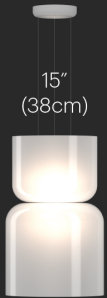

D

15" (38cm)

28" (71cm)

AA

15" (38cm)

24" (61cm)

BA

15" (38cm)

18.25" (46.5cm)

CA

17" (43.2cm)

17.5" (44.45cm)

DA

15" (38cm)

24" (61cm)

AB

13" (33cm)

20" (51cm)

BB

13" (33cm)

14.25" (36cm)

CB

17" (43.2cm)

13.5" (34.25cm)

DB

15" (38cm)

18.25" (46.5cm)

AC

13" (33cm)

14.25" (36cm)

BC

12" (30.5cm)