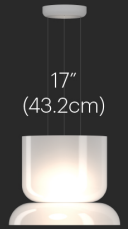

D

15" (38cm)

28" (71cm)

AA

15" (38cm)

24" (61cm)

BA

15" (38cm)

18.25" (46.5cm)

CA

17" (43.2cm)

17.5" (44.45cm)

DA

15" (38cm)

24" (61cm)

AB

13" (33cm)

20" (51cm)

BB

13" (33cm)

14.25" (36cm)

CB

17" (43.2cm)

13.5" (34.25cm)

DB

15" (38cm)

18.25" (46.5cm)

AC

13" (33cm)

14.25" (36cm)

BC

12" (30.5cm)