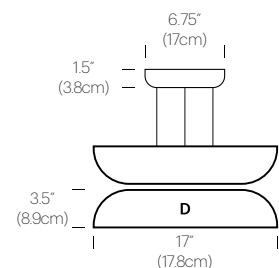

DIMENSIONS

TOTEM UP/DOWN LIGHT