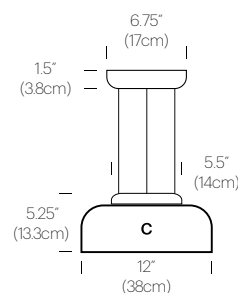

DIMENSIONS

TOTEM DOWN LIGHT