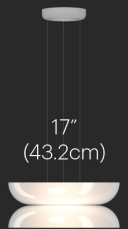

12" (30.5cm)

C

3.5" (8.9cm)

17" (43.2cm)

D

15" (38cm)

14" (35.5cm)

A

DB

15" (38cm)

18.25" (46.5cm)

AC

13" (33cm)

14.25" (36cm)

BC

12" (30.5cm)

8.5" (21.5cm)

CC

17" (43.2cm)

7.75" (20cm)

DC

17" (43.2cm)

17.5" (44.45cm)

AD

17" (43.2cm)

13.5" (34.25cm)

BD

17" (43.2cm)

7.75" (20cm)

CD

17" (43.2cm)

7" (17.75cm)