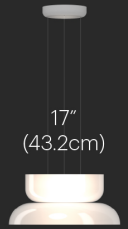

13" (33cm)

20" (51cm)

BB

13" (33cm)

14.25" (36cm)

CB

17" (43.2cm)

13.5" (34.25cm)

DB

15" (38cm)

18.25" (46.5cm)

AC

13" (33cm)

14.25" (36cm)

BC

12" (30.5cm)

8.5" (21.5cm)

CC

17" (43.2cm)

7.75" (20cm)

DC

17" (43.2cm)

17.5" (44.45cm)

AD

17" (43.2cm)

13.5" (34.25cm)

BD

17" (43.2cm)

7.75" (20cm)

CD

17" (43.2cm)

7" (17.75cm)