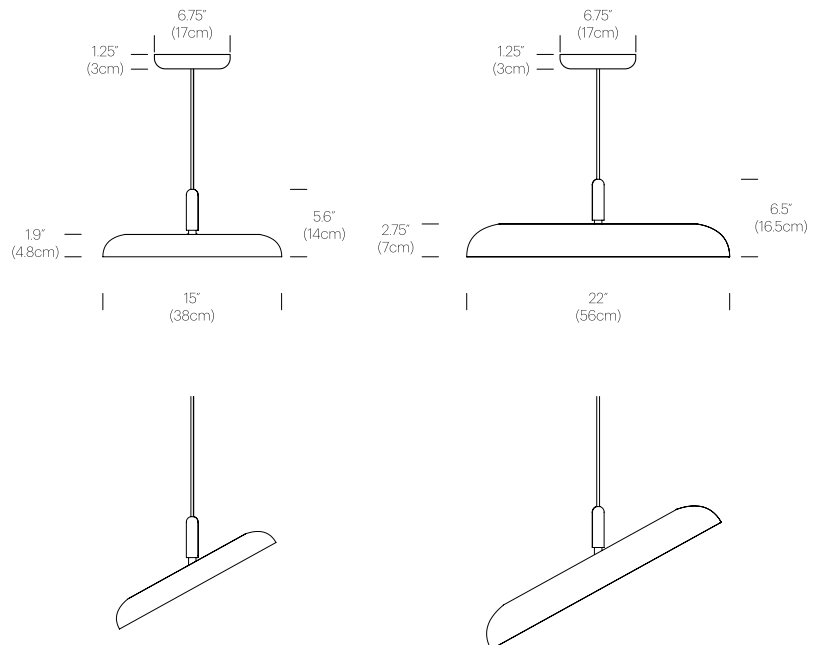

PACKAGING WEIGHTS AND DIMENSIONS

Nivel Pendant 15:	7LBS	17" X 18" X 5.25"
	3KG	43cm X 46cm X 13cm
Nivel Pendant 22:	2LBS	24" X 24" X 6"
	.9KG	60cm X 60cm X 15cm

NOTES

Custom requests can be considered on volume orders

FINISHES

CORD

SHADE

DIMENSIONS

NIVÉL PENDANT

NIVÉL FLUSH

DESCRIPTION

Nivél's pure and elegant silhouette features a colorful pallet of spun shade forms combined with a flat panel LED light engine. Nivél flush can be mounted in both ceiling and wall situations. Available in 2 sizes: 15" (38cm) and 22" (56cm) and 6 powder coated finishes in matte white, Terracotta, Forest Green, Slate Blue, Espresso and textured black paired with a white canopy assembly.