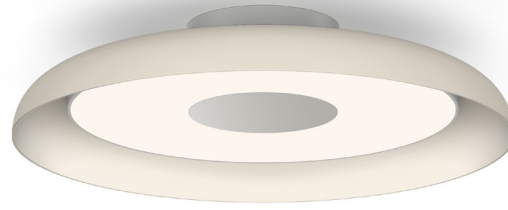

FIXTURE TYPE

Wall/Ceiling

LIGHT SOURCE

LED Flat-Panel

LIGHT CONTROL

Hard wired (Triac transformer) full range dim
ELV dimmer recommended

FEATURES

Full-range dim

SPECIFICATIONS

Voltage: 120-240V 50/60Hz
Power Consumption: 10.5W
Color Temperature: 2700K
Luminosity: 15" (500Lm), 22" (800 Lm)
Luminaire Efficacy: 76 Lumens/Watt
Color Rendition Index: 90 CRI
Title 20 compliant
50K hour lifespan

CERTIFICATIONS

PRODUCT CODES

Nivél Flush 15 Black Shade:	NIVE FSH 15 BLK
Nivél Flush 15 Slate Shade:	NIVE FSH 15 BLU
Nivél Flush 15 Espresso Shade:	NIVE FSH 15 BRN
Nivél Flush 15 Forest Shade:	NIVE FSH 15 GRN
Nivél Flush 15 Terracotta Shade:	NIVE FSH 15 TER
Nivél Flush 15 White Shade:	NIVE FSH 15 WHT
Nivél Flush 22 Black Shade:	NIVE FSH 22 BLK
Nivél Flush 22 Slate Shade:	NIVE FSH 22 BLU
Nivél Flush 22 Espresso Shade:	NIVE FSH 22 BRN
Nivél Flush 22 Forest Shade:	NIVE FSH 22 GRN
Nivél Flush 22 Terracotta Shade:	NIVE FSH 22 TER
Nivél Flush 22 White Shade:	NIVE FSH 22 WHT

PACKAGING WEIGHTS AND DIMENSIONS

Nivél Flush 15:	7LBS	17" X 17" X 5"
	3KG	43cm X 43cm X 12cm
Nivél Flush 22:	11LBS	24" X 24" X 6"
	5KG	60cm X 60cm X 15cm

NOTES

Custom requests can be considered on volume orders