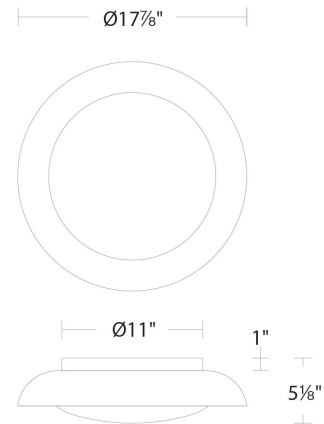

Fixture Type: _____

Catalog Number: _____

Project: _____

Location: _____

Taurus Flush Mount

Model & Size	Color Temp & CRI	Watt	LED Lumens	Delivered Lumens	Finish
FM-49118 18"	2700K/3000K/3500K 90	15W	1174	950	BK/GO Black/Gold

SPECIFICATIONS

Color Temp:	2700K/3000K/3500K
Input:	120 VAC, 50/60Hz
CRI:	90
Dimming:	ELV: 100-10%, TRIAC: 100-10%
Rated Life:	60000 Hours
Mounting:	Can be mounted on ceiling or wall in all orientations
Standards:	ETL, cETL, Title 24: 2019 Damp Location Listed
Construction:	Aluminum body, acrylic diffuser

REPLACEMENT PARTS

HDW-SY21-CE - Hardware Pack

FINISHES

Black/ Gold

LINE DRAWING

FM-49118