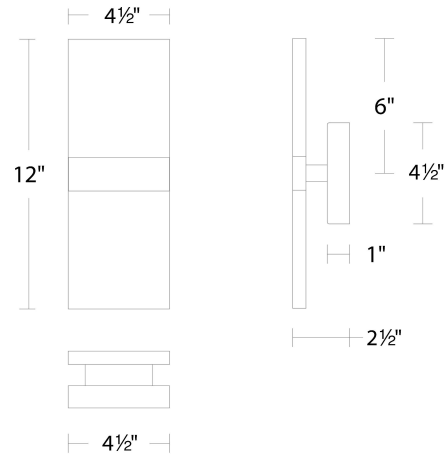

### Wall Sconce 3000K

Model & Size	Color Temp & CRI	Finish	Watt	LED Lumens	Delivered Lumens
WS-83212 12"	3000K 90	BK Black	15W	1103	680

Example: **WS-83212-BK**

For custom requests please contact [customs@wacighting.com](mailto:customs@wacighting.com)

#### LINE DRAWING:

WS-83212