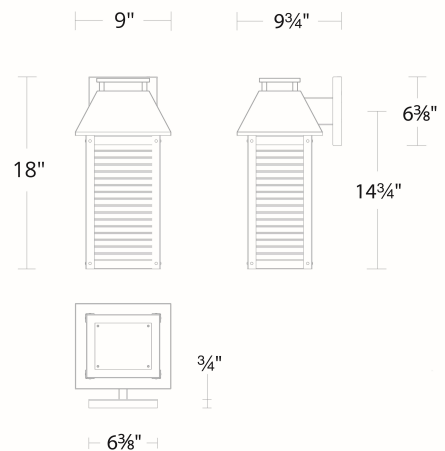

LINE DRAWING