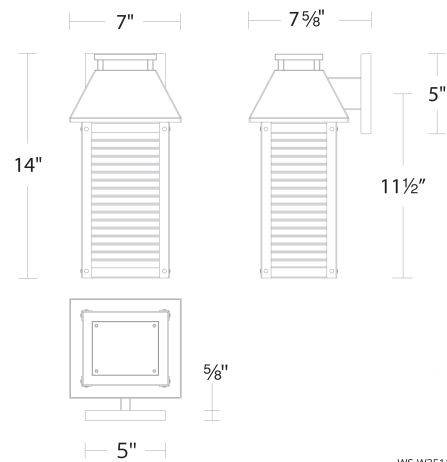

LINE DRAWING