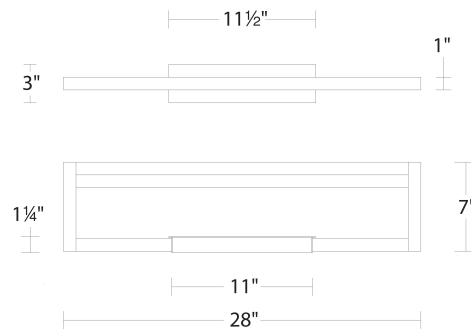

REPLACEMENT PARTS

HDW-SY21-WA - Hardware Pack

FINISHES

LINE DRAWING

WS-89128