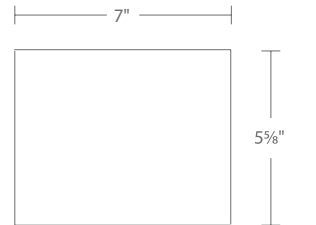

SPECIFICATIONS

Construction: Aluminum body with acrylic diffuser

Input: 120V

Dimming: 100% - 10% ELV

Light Source: High output LED

Finish: Aged Brass (AB), White (WT), Brushed Nickel (BN), Black (BK)

Standards: Damp location listed, ETL/cETL, ADA Compliant, Title 24

JA8-2016 Compliant