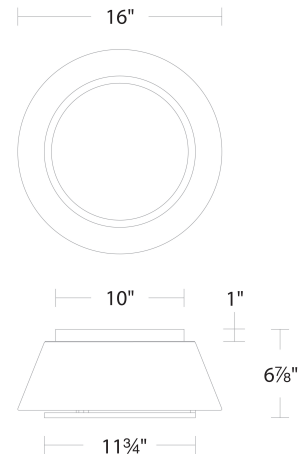

WAC LIGHTING

Fixture Type: _____

Catalog Number: _____

Project: _____

Location: _____

Hailey

Flush Mount 3000K

Model & Size	Color Temp & CRI	Watt	LED Lumens	Delivered Lumens	Finish
FM-53116 16"	3000K 90	15W	948	759	AB Aged Brass BK Black BN Brushed Nickel

REPLACEMENT PARTS

HDW-SY21-CE - Hardware Pack

FINISHES

LINE DRAWING

FM-53116