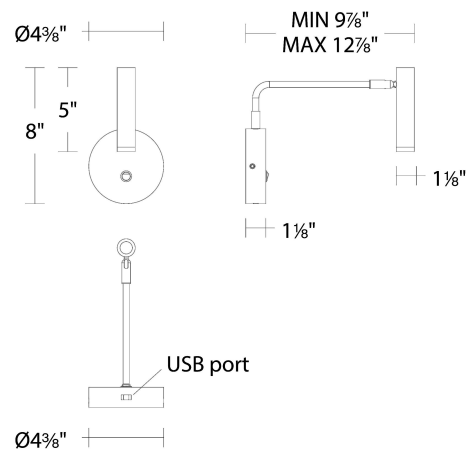

Example: **BL-23210-WT**

For custom requests please contact customs@wacighting.com

FEATURES

- On/off toggle switch on the canopy
- USB port on the bottom of the canopy for charging
- Arm offers 180 degree horizontal rotation
- Light source offers 300 degree horizontal rotation and a 180 degree vertical tilt
- Driver concealed within the canopy
- 5 Year warranty

REPLACEMENT PARTS

HDW-LG22-WA - Hardware Pack

FINISHES:

White Brushed Nickel Black

LINE DRAWING:

BL-23210